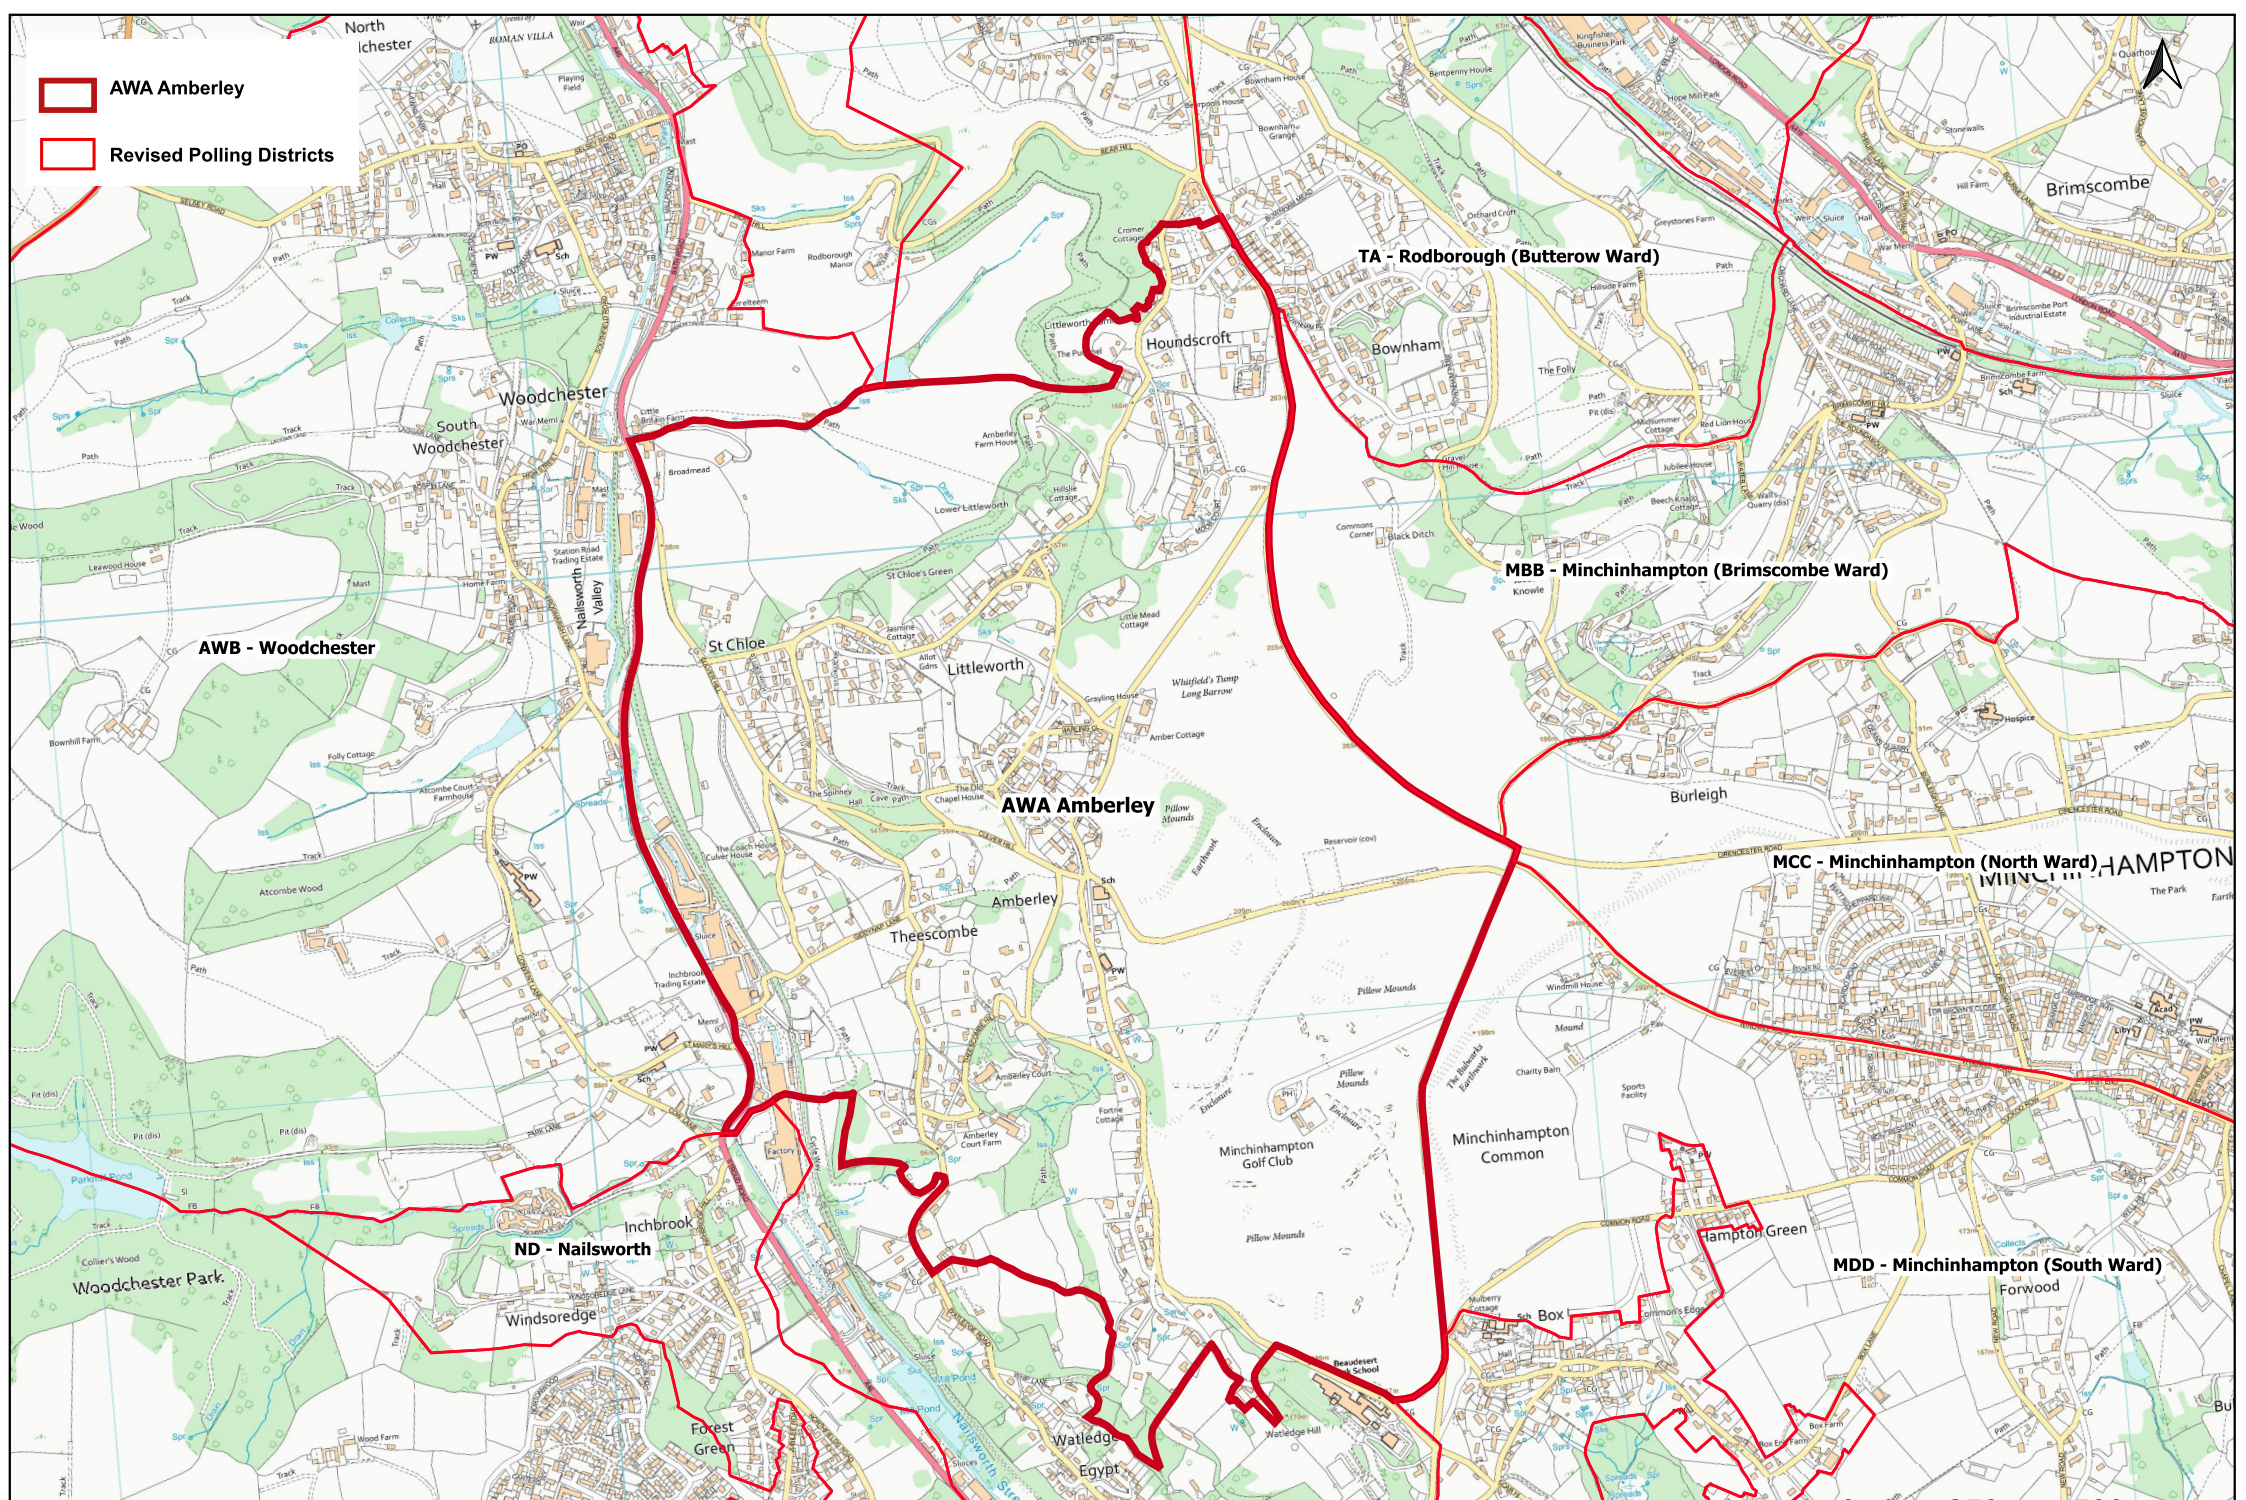

- AWA Amberley
- Revised Polling Districts

0 250 500 m