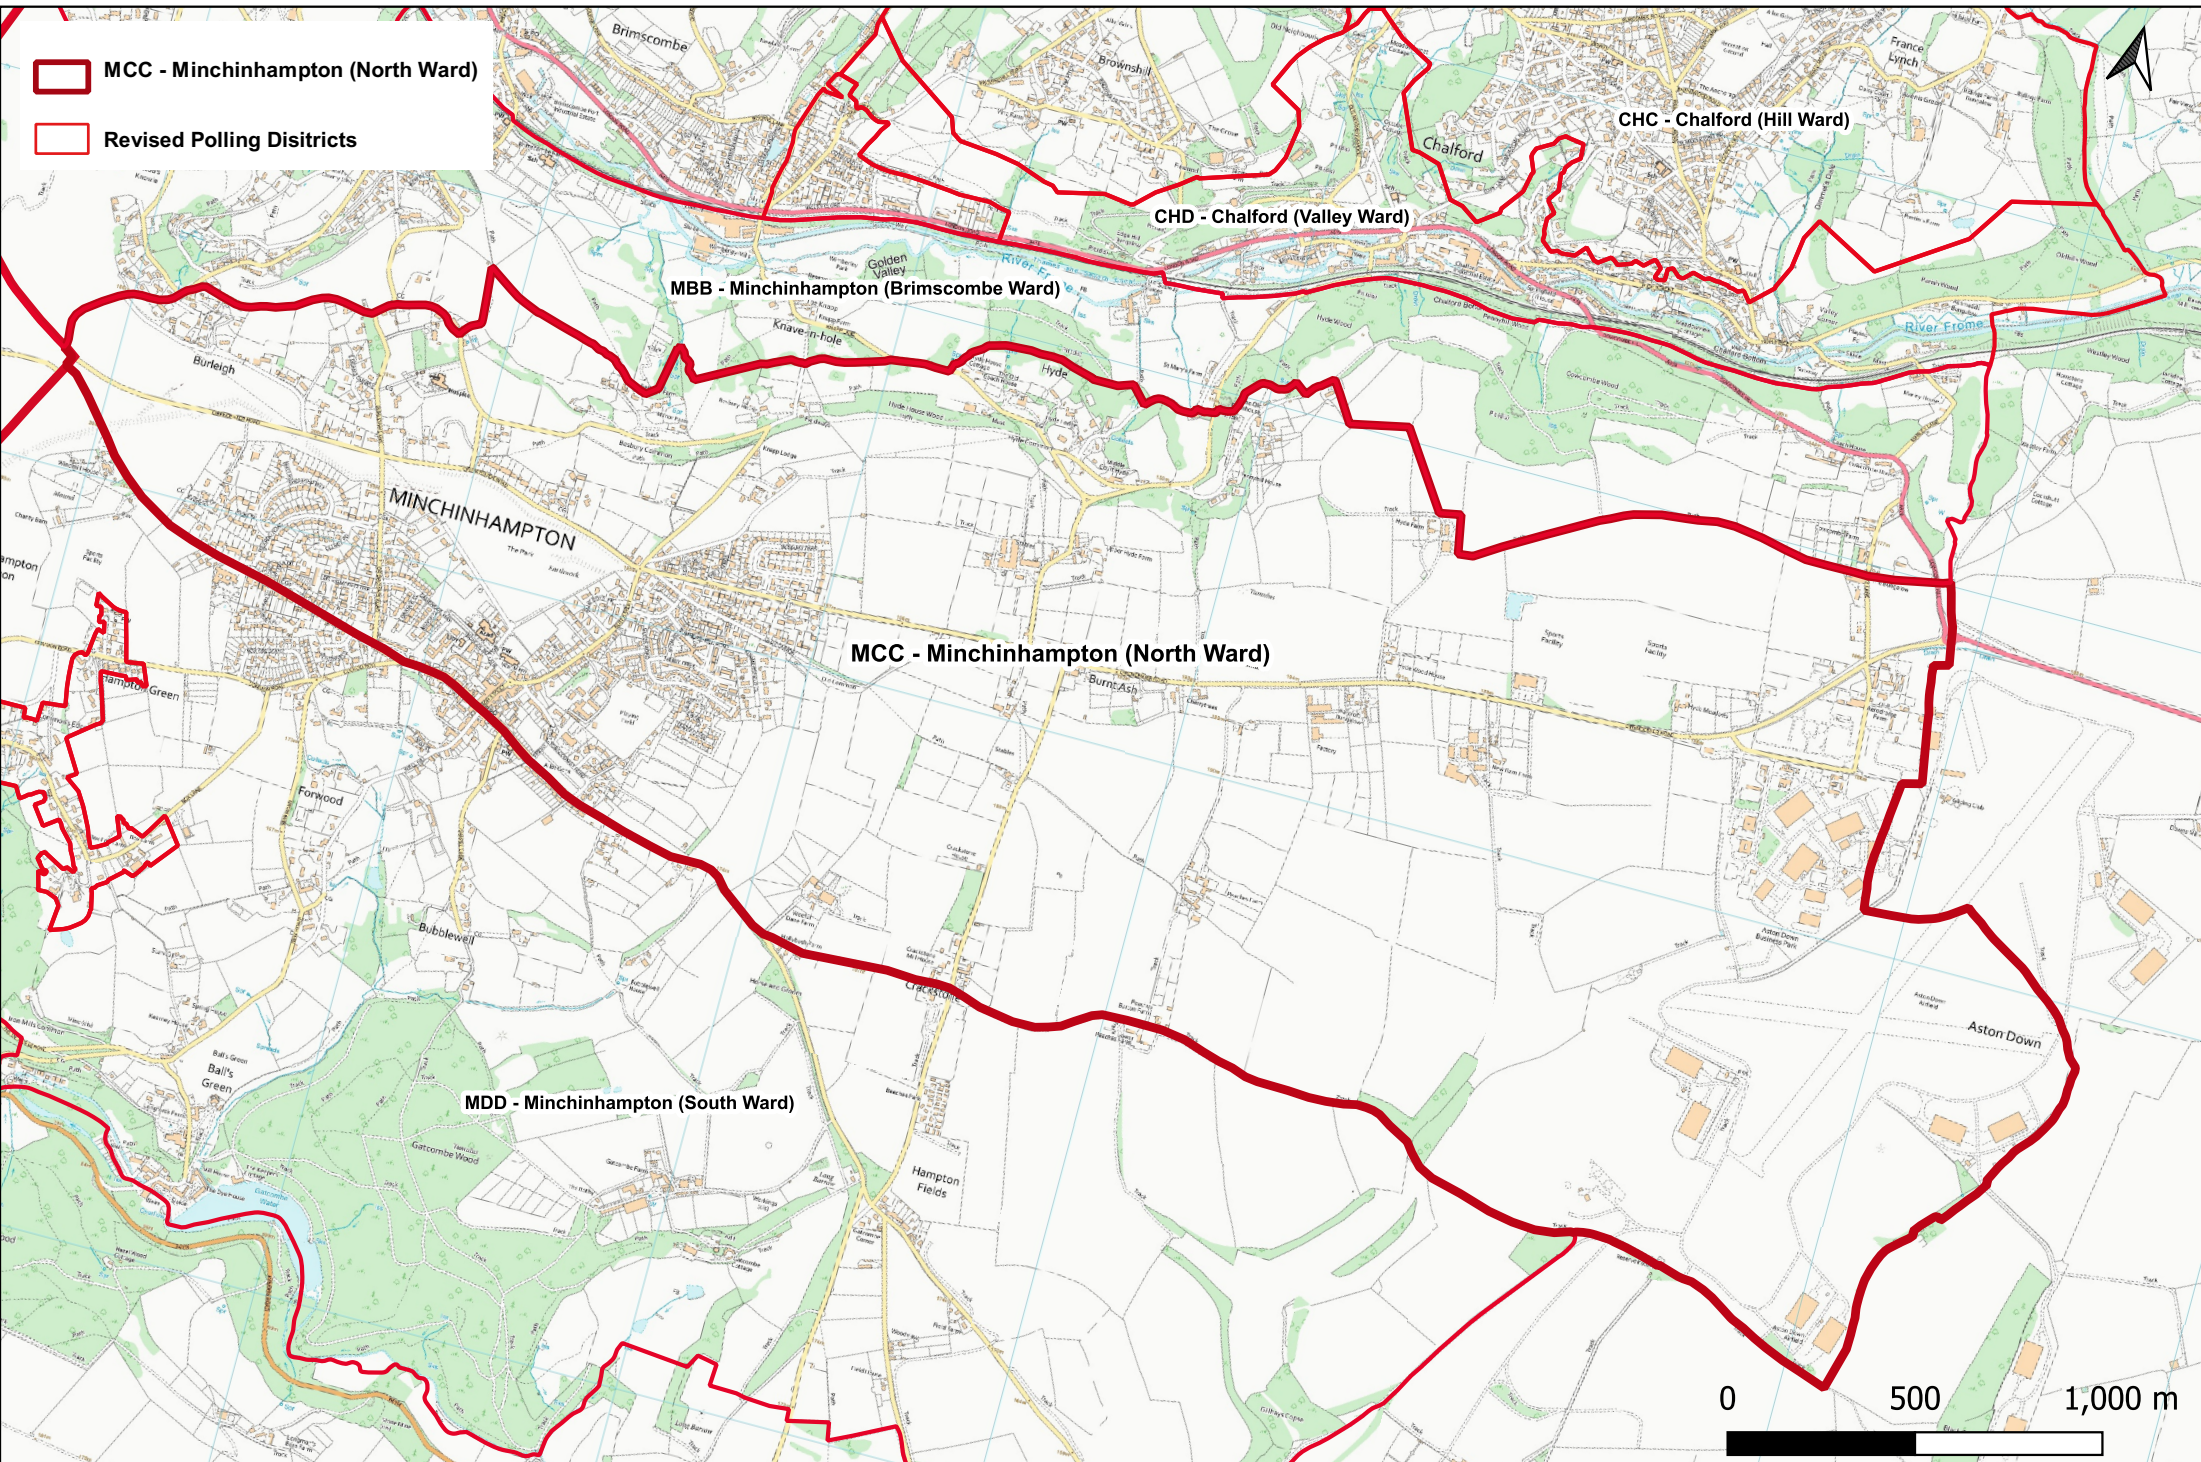

 MCC - Minchinhampton (North Ward)

 Revised Polling Districts

MBB - Minchinhampton (Brimscombe Ward)

CHD - Chalford (Valley Ward)

CHC - Chalford (Hill Ward)

MCC - Minchinhampton (North Ward)

MDD - Minchinhampton (South Ward)

0 500 1,000 m