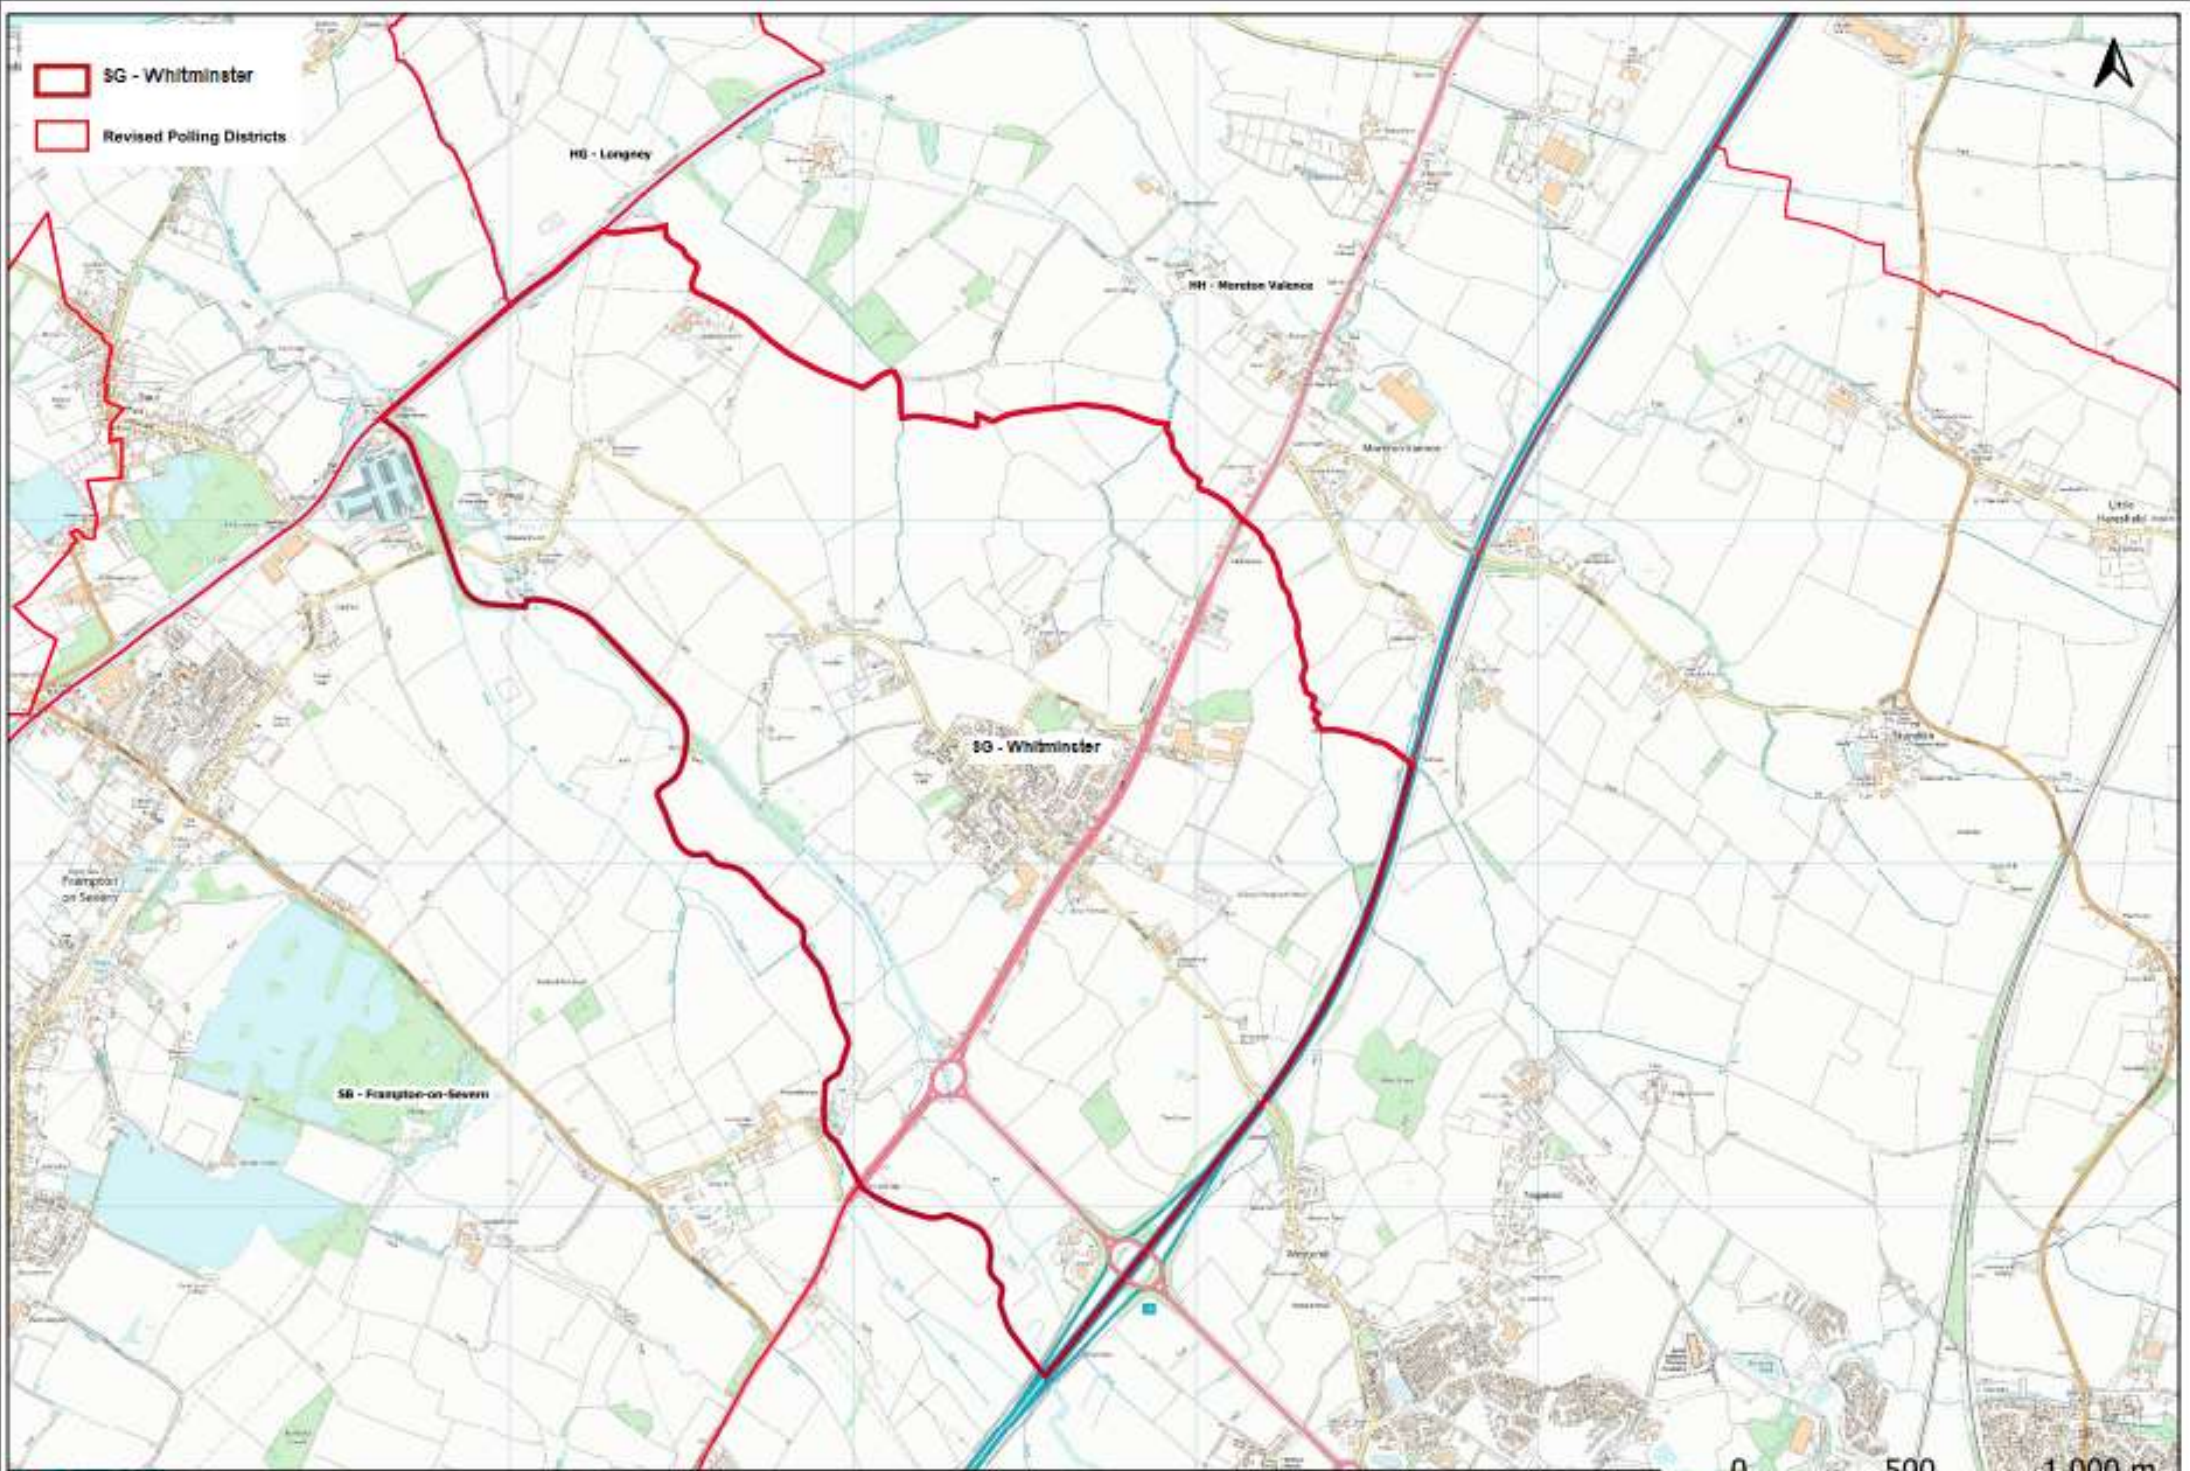

- SG - Whitminster
- Revised Polling Districts

Polling District SG - Whitminster

18/07/2023 © Crown copyright and database rights 2023 Ordnance Survey 100019682