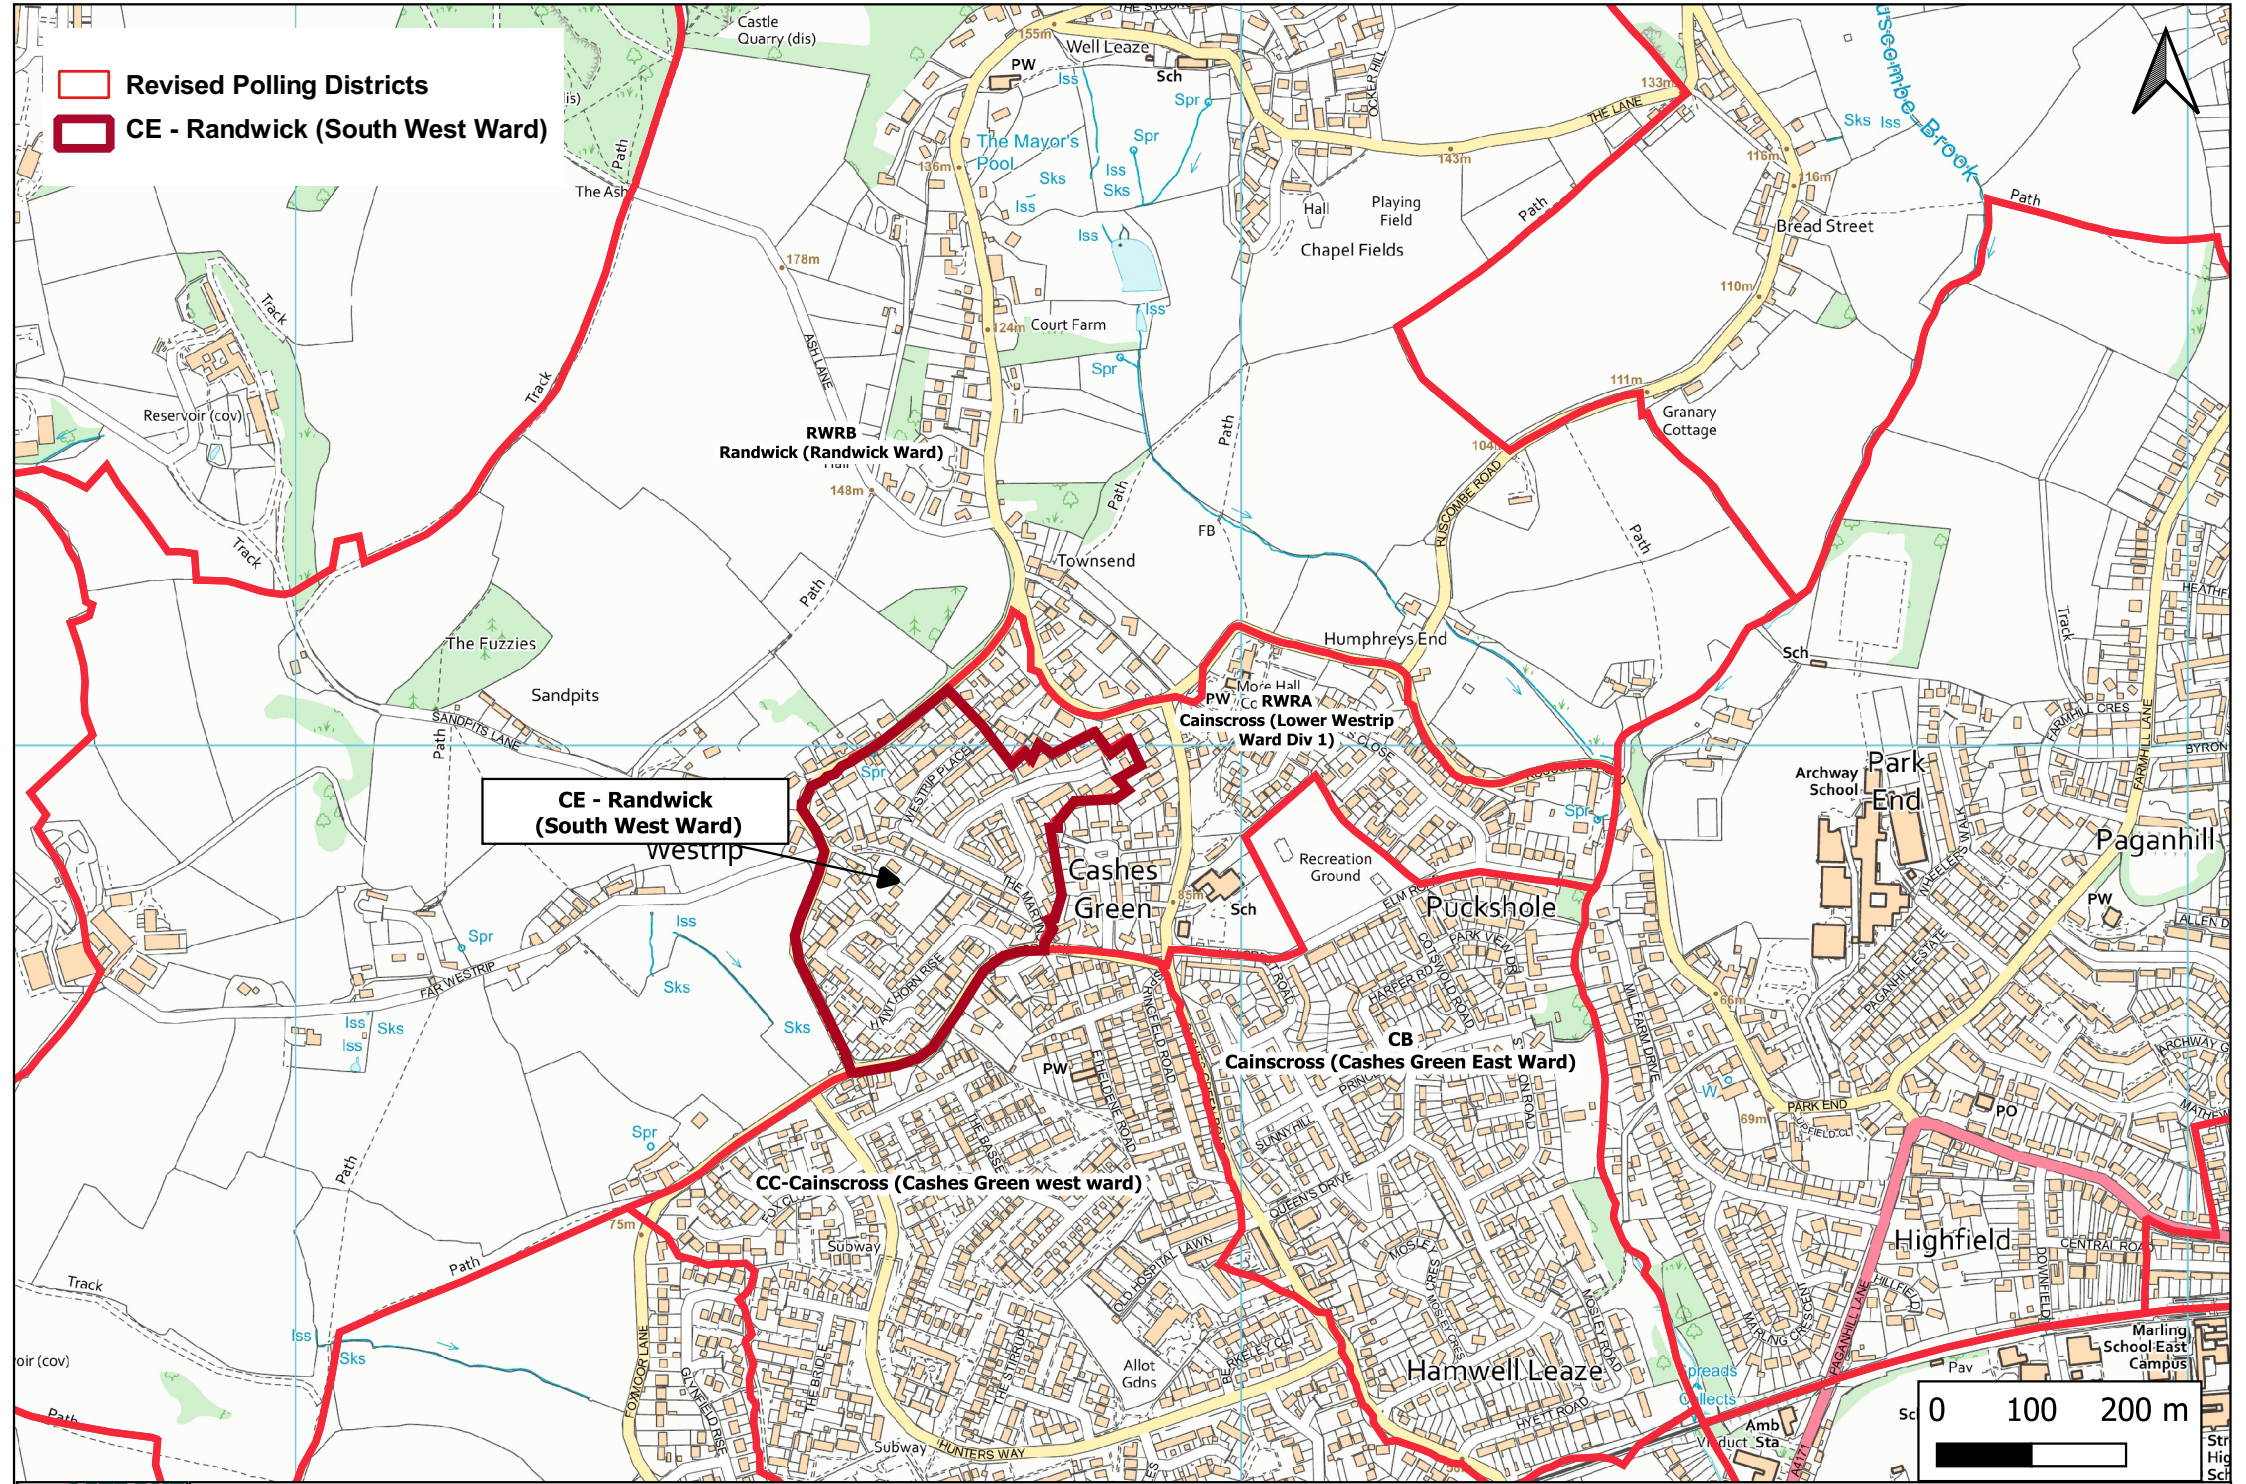

-  Revised Polling Districts
-  CE - Randwick (South West Ward)

**CE - Randwick
(South West Ward)**
westrip

Polling District CE - Randwick (South West Ward)

Str
Hid
Sci