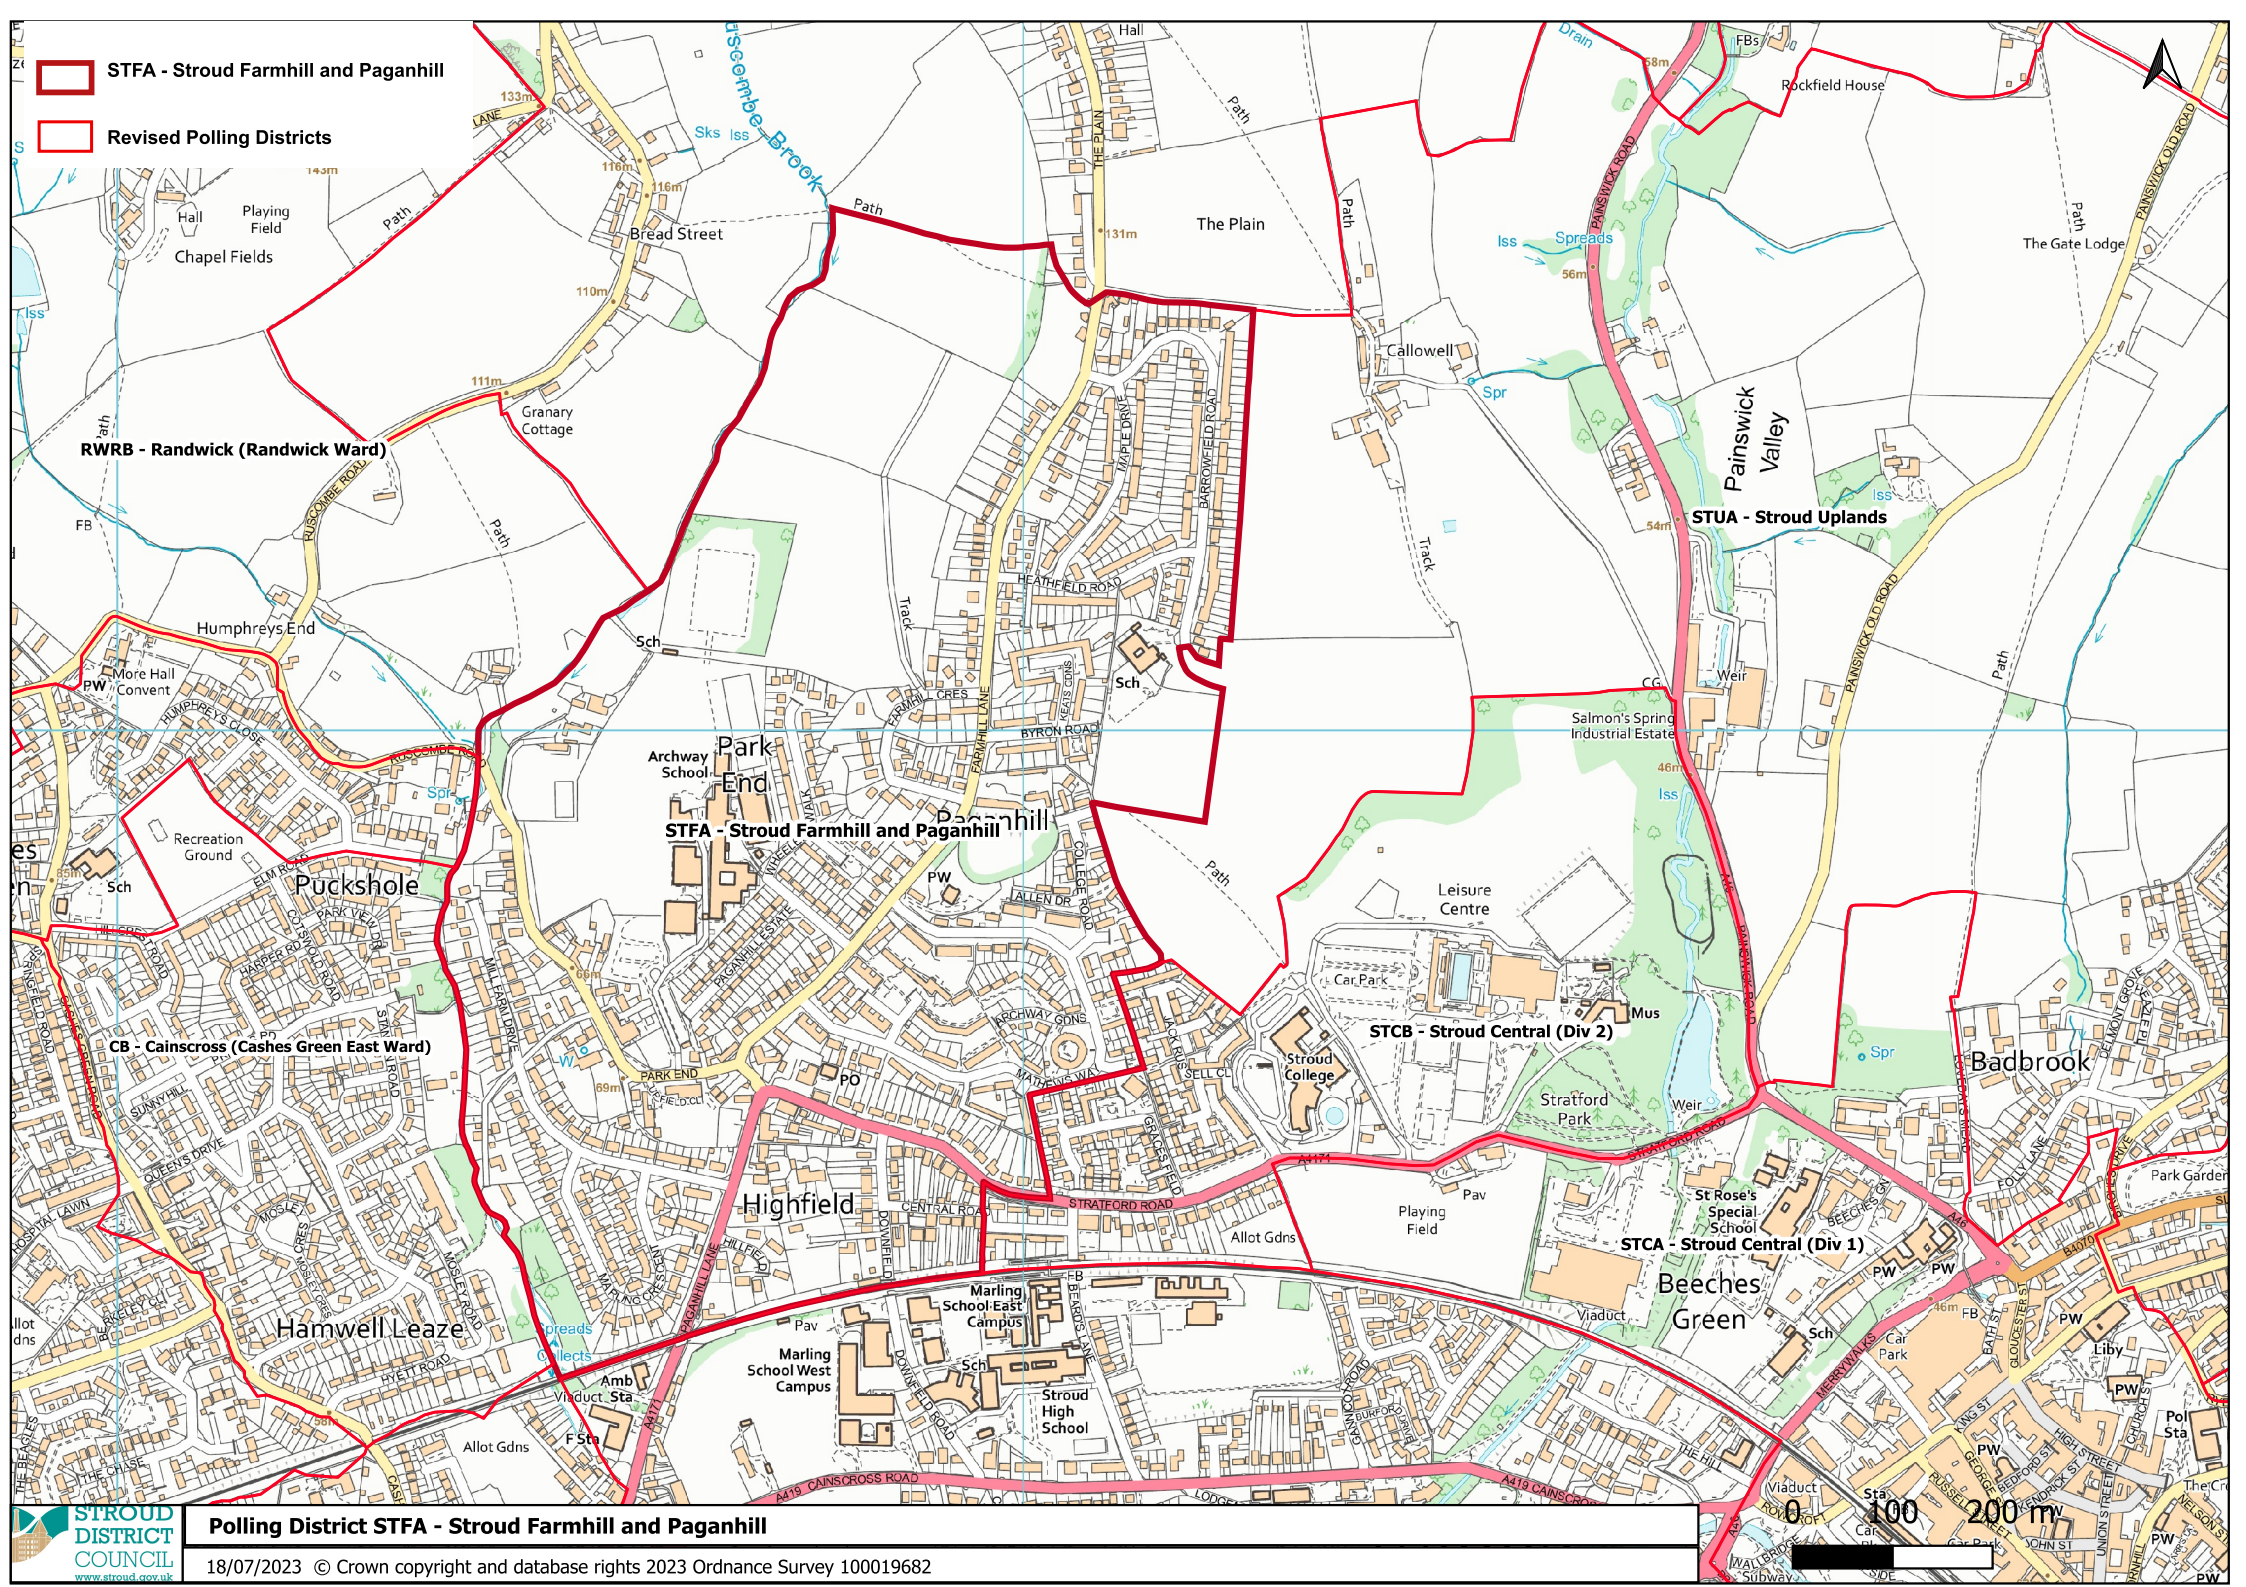

**STFA - Stroud Farmhill and Paganhill**

**Revised Polling Districts**

**RWRB - Randwick (Randwick Ward)**

**STUA - Stroud Uplands**

**CB - Cainscross (Cashes Green East Ward)**

**STCB - Stroud Central (Div 2)**

**STCA - Stroud Central (Div 1)**

**Polling District STFA - Stroud Farmhill and Paganhill**

18/07/2023 © Crown copyright and database rights 2023 Ordnance Survey 100019682