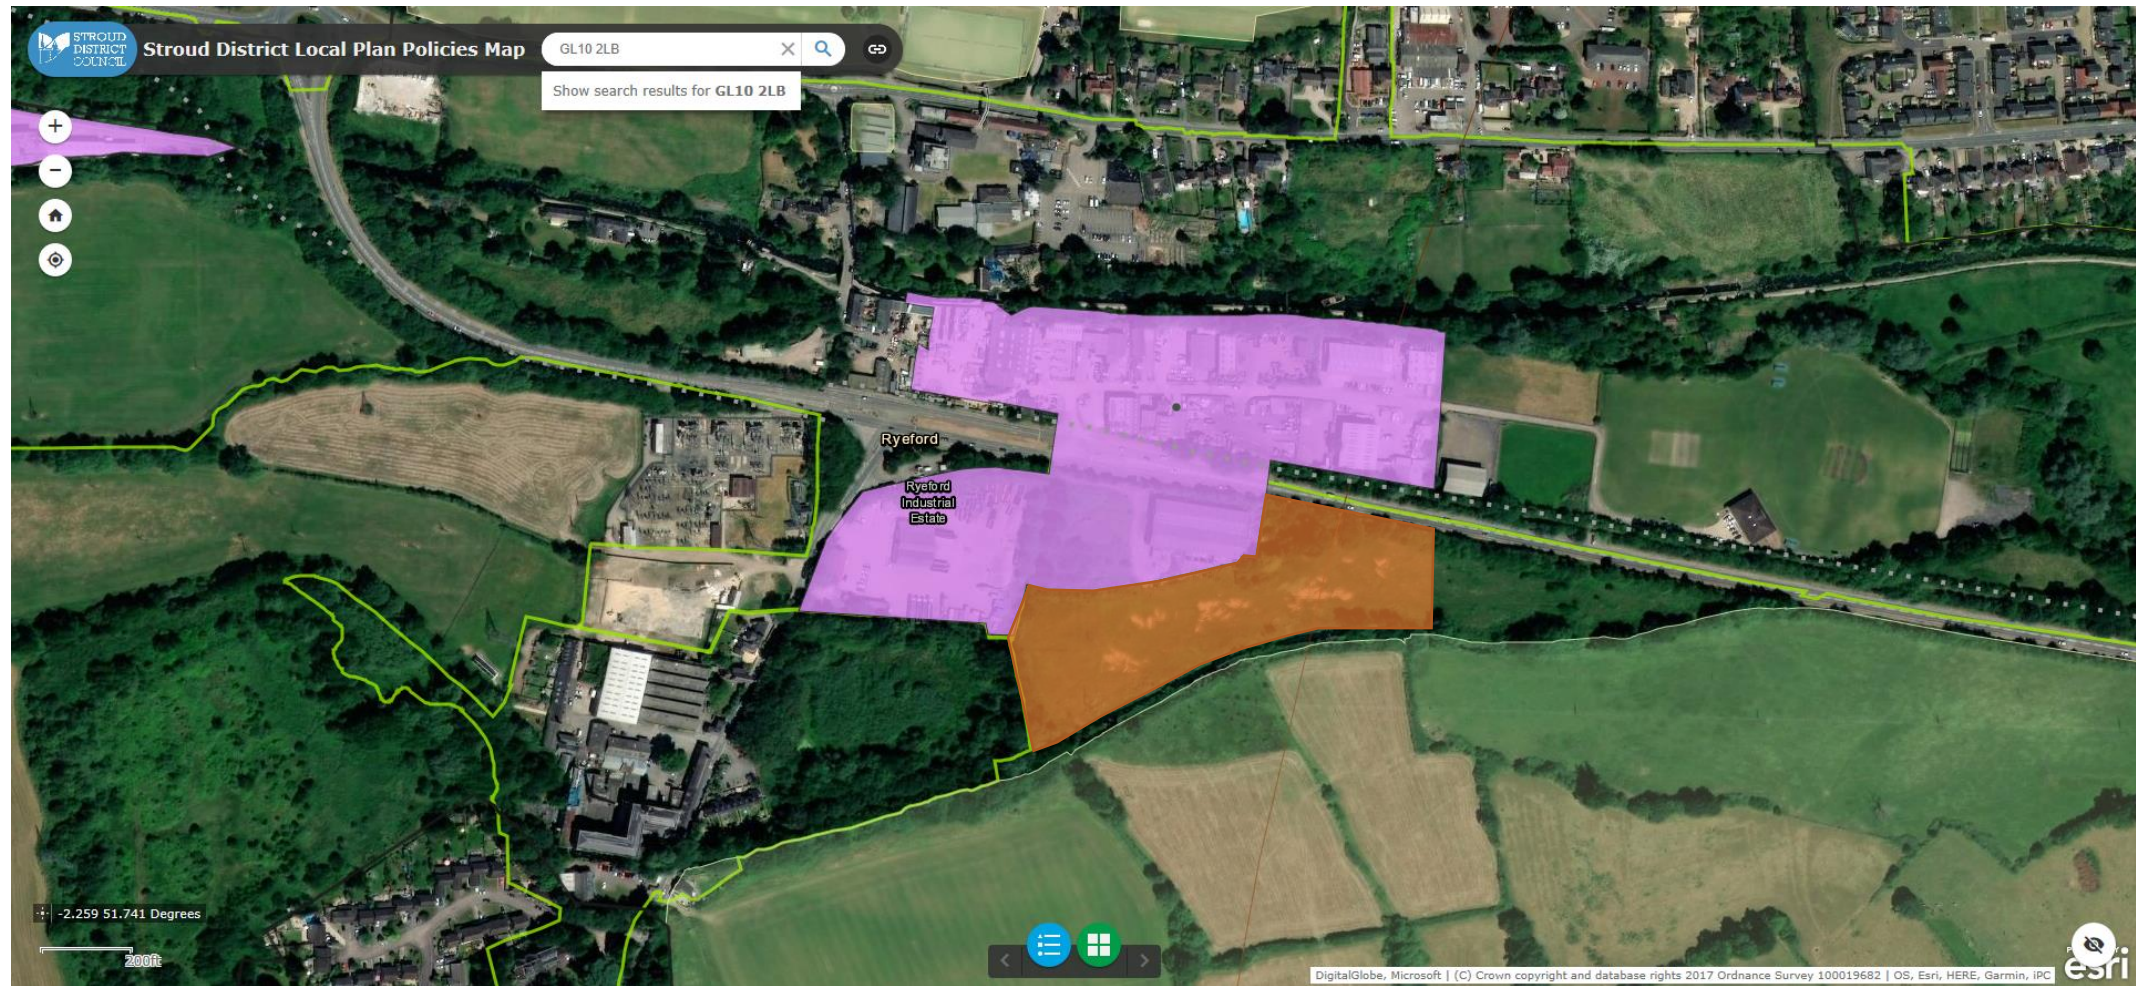

## Local Plan Policies Map Extract

Source: Stroud District Local Plan Policies Map, SDC Website

 Proposed Extension to EK30 (Ryeford Industrial Area)