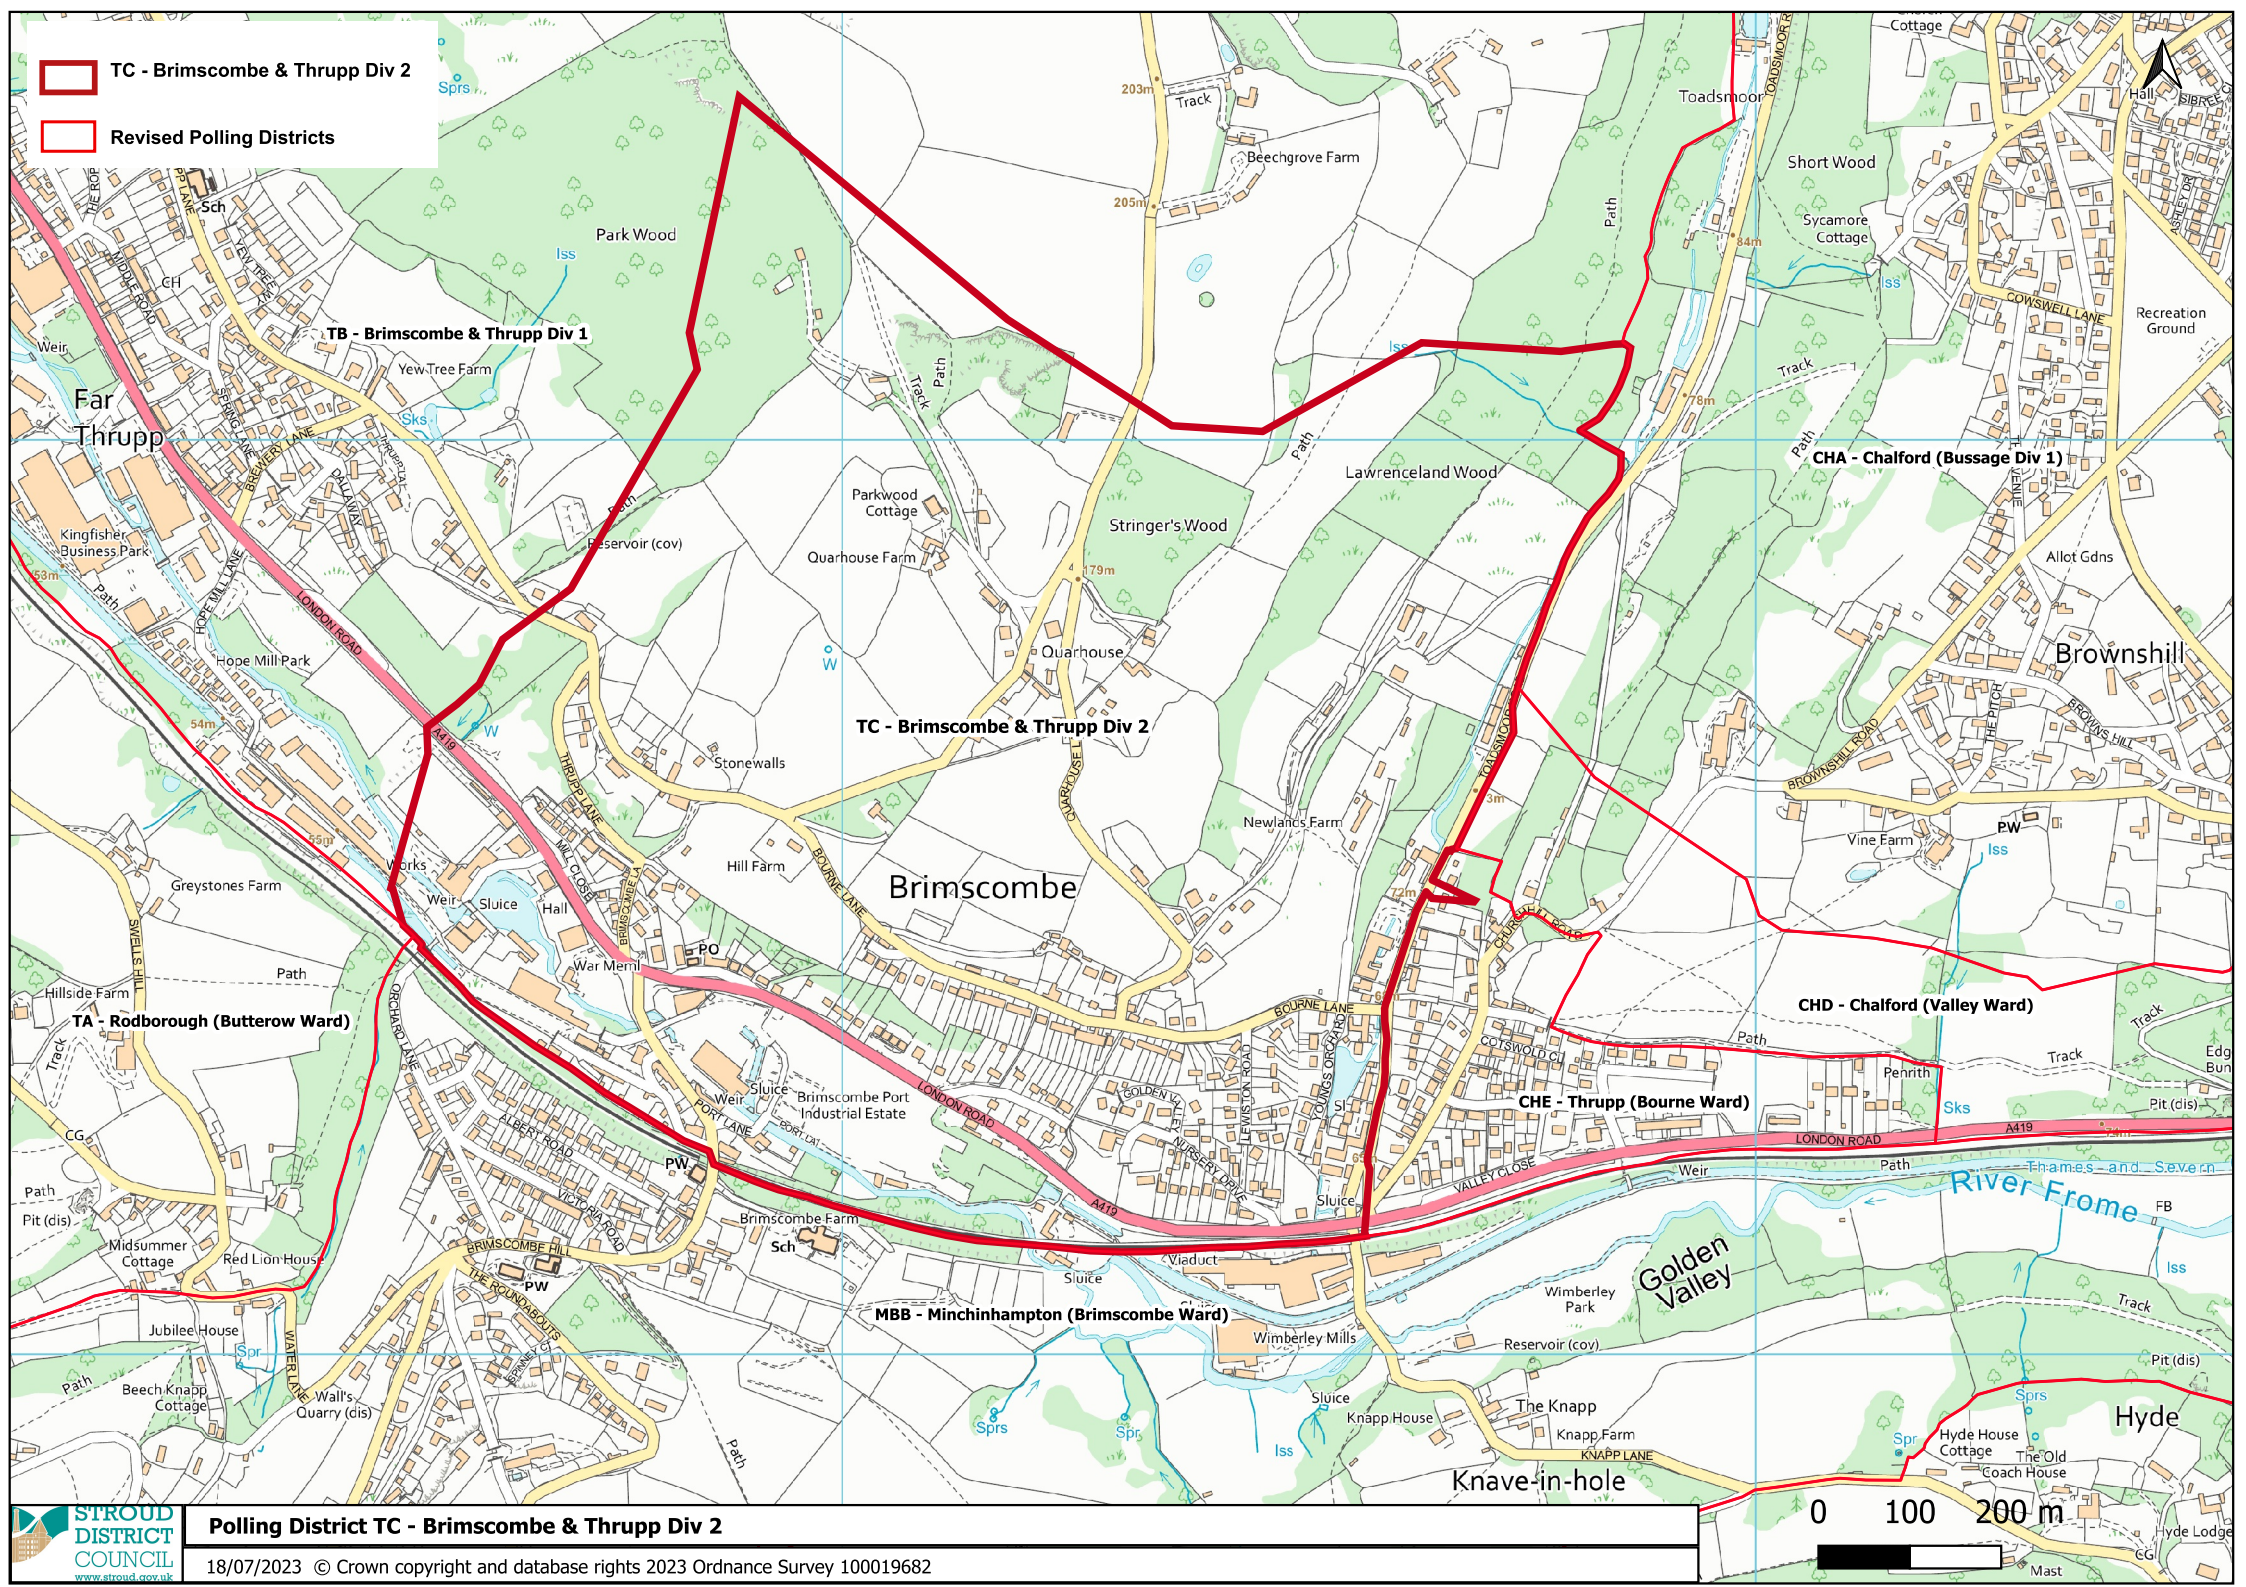

- TC - Brimscombe & Thrupp Div 2
- Revised Polling Districts

Polling District TC - Brimscombe & Thrupp Div 2

18/07/2023 © Crown copyright and database rights 2023 Ordnance Survey 100019682

0 100 200 m