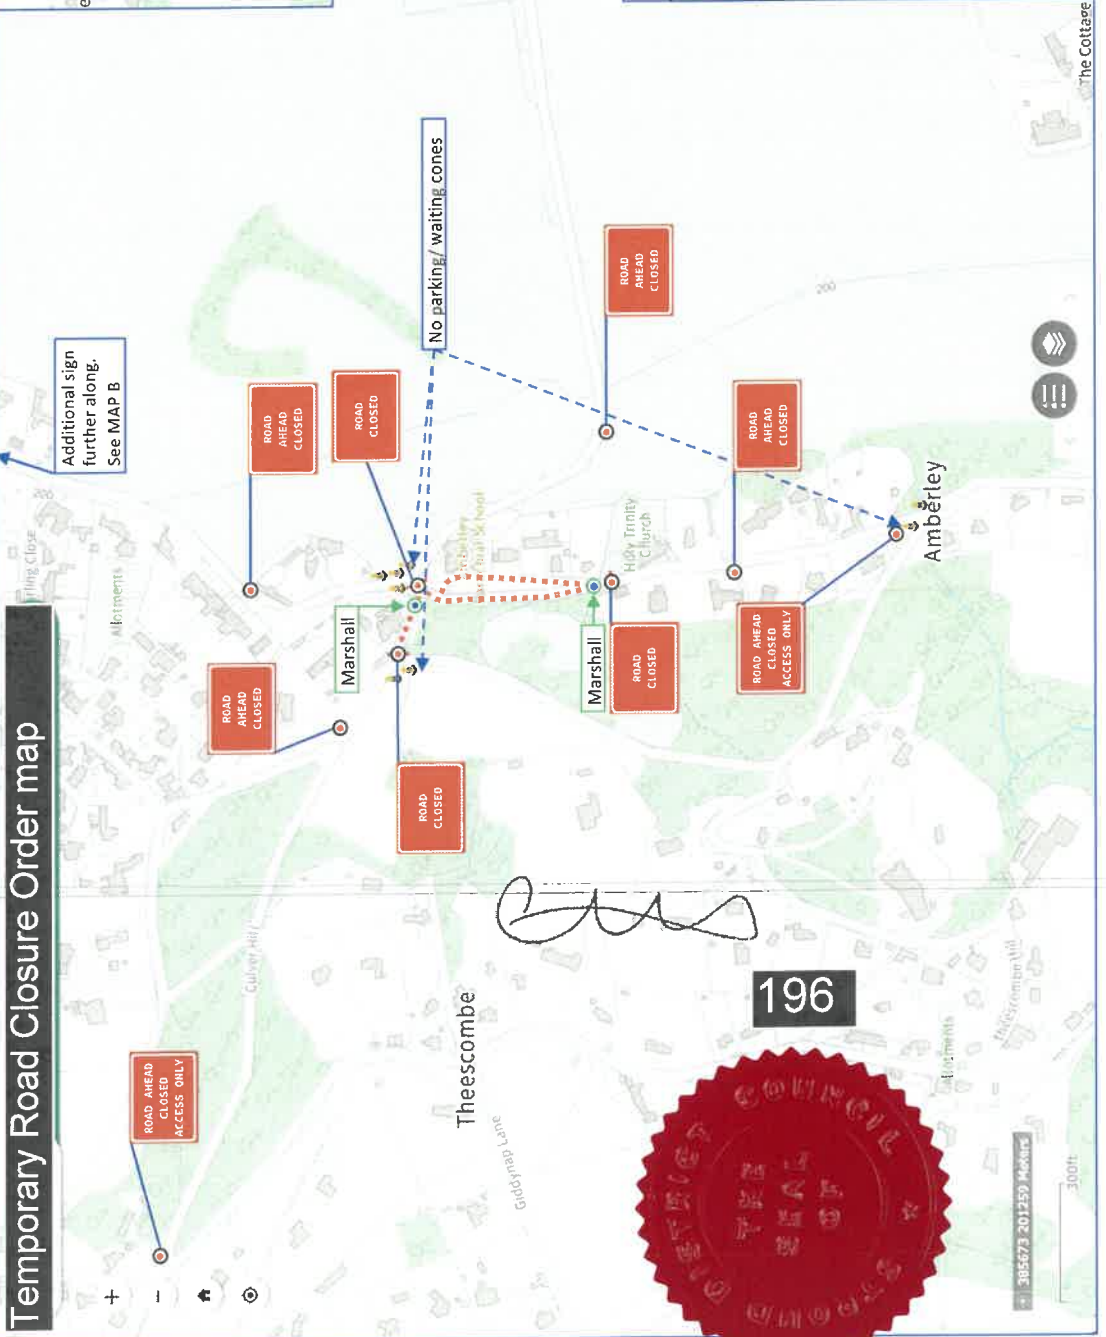

THE TOWN POLICE CLAUSES ACT 1847

TEMPORARY PROHIBITION OF TRAFFIC

W H E R E A S the Stroud District Council is satisfied that traffic on the streets set out in the Schedule hereto should be prohibited between the hours and dates set out on the schedule below for the purposes of holding **Amberley Parochial School Cow Hunt** during which event the roads are liable to be obstructed.

SCHEDULE

Event: Amberley Parochial School Cow Hunt

Dates: Saturday 4th May 2024
Sunday 5th May 2024

Time: 12.30pm to 5.30pm each day

Road(s)/area(s) to be closed (marked in dashed red line on attached map):

Section of **Culver Hill** in front of the Amberley Inn: between the junction with Pines Road and the road to the south side of the church yard.

Section of **the road in front of Amberley Parochial School**: from the junction with Culver Hill to Holy Trinity Church.

Additional sign further along. See MAP B

No parking/ waiting cones

MAP B: Additional sign on Pines Road near Junction with Moor Court and Cirencester Road

MAP C: Advance warning signs (2 weeks)