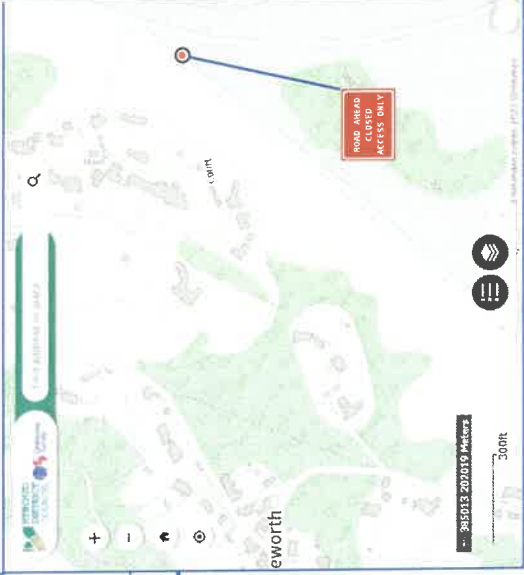

THE TOWN POLICE CLAUSES ACT 1847

TEMPORARY PROHIBITION OF TRAFFIC

W H E R E A S the Stroud District Council is satisfied that traffic on the streets set out in the Schedule hereto should be prohibited between the hours and dates set out on the schedule below for the purposes of holding **Amberley Parochial School Cow Hunt** during which event the roads are liable to be obstructed.

Section of **Culver Hill** in front of the Amberley Inn: between the junction with Pines Road and the road to the south side of the church yard.

Section of **the road in front of Amberley Parochial School**: from the junction with Culver Hill to Holy Trinity Church.

The Amberley Cow Hunt: Sat 04 and Sun 05 May 2024 13:00 to 17:00
Road closure 12:30 to 17:30 each day

Contact: Lucy Foulds 07985 464 115 lucy.foulds@icloud.com

MAP A: Road closure and signs

Temporary Road Closure Order map

Additional sign further along. See MAP B

No parking/ waiting cones

MAP B: Additional sign on Pines Road near Junction with Moor Court and Cirencester Road

MAP C: Advance warning signs (2 weeks)