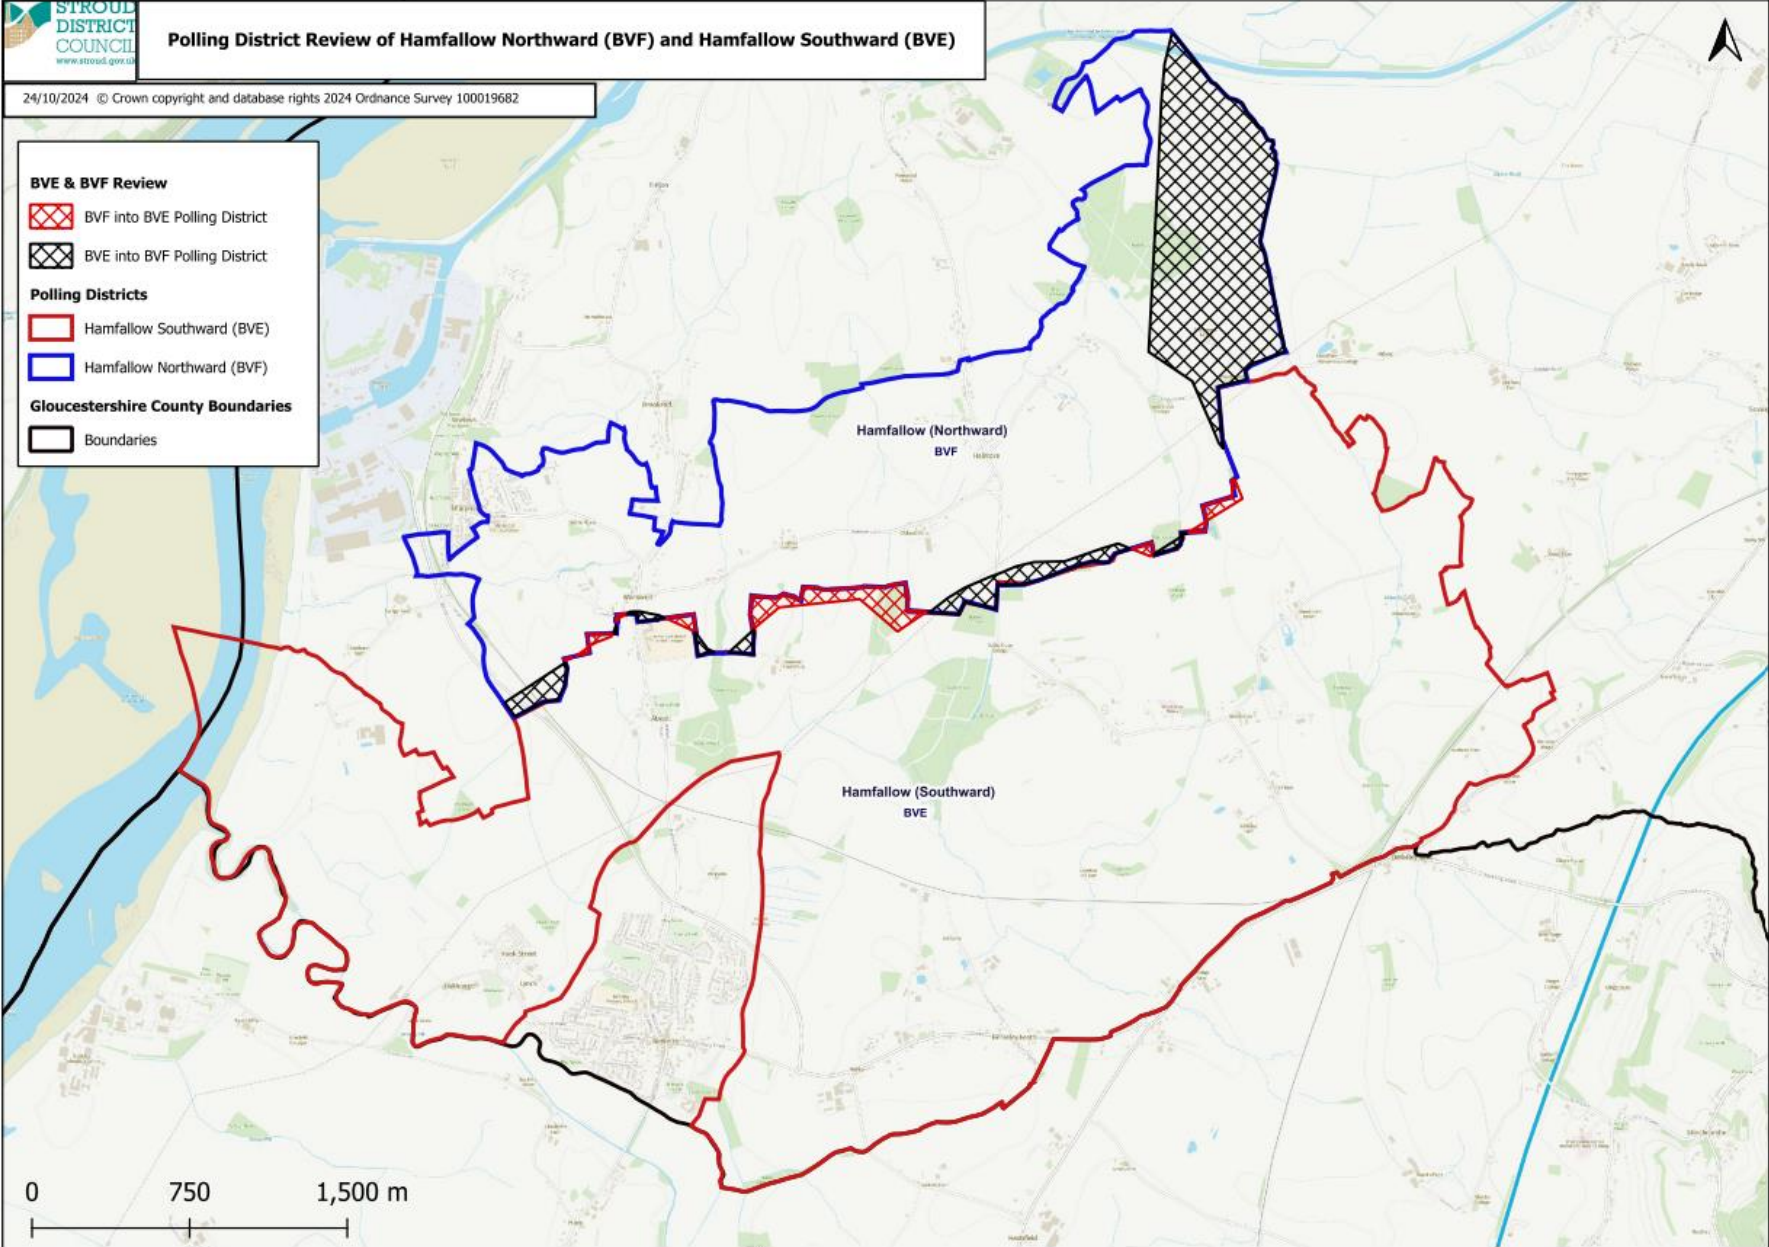

Map A – Changes to the BVE, Hamfallow (South Ward) and BVF, Hamfallow (North Ward)

Map B – Changes to the RWRA, Randwick (South East Ward) and RWRB, Randwick (Randwick Ward)