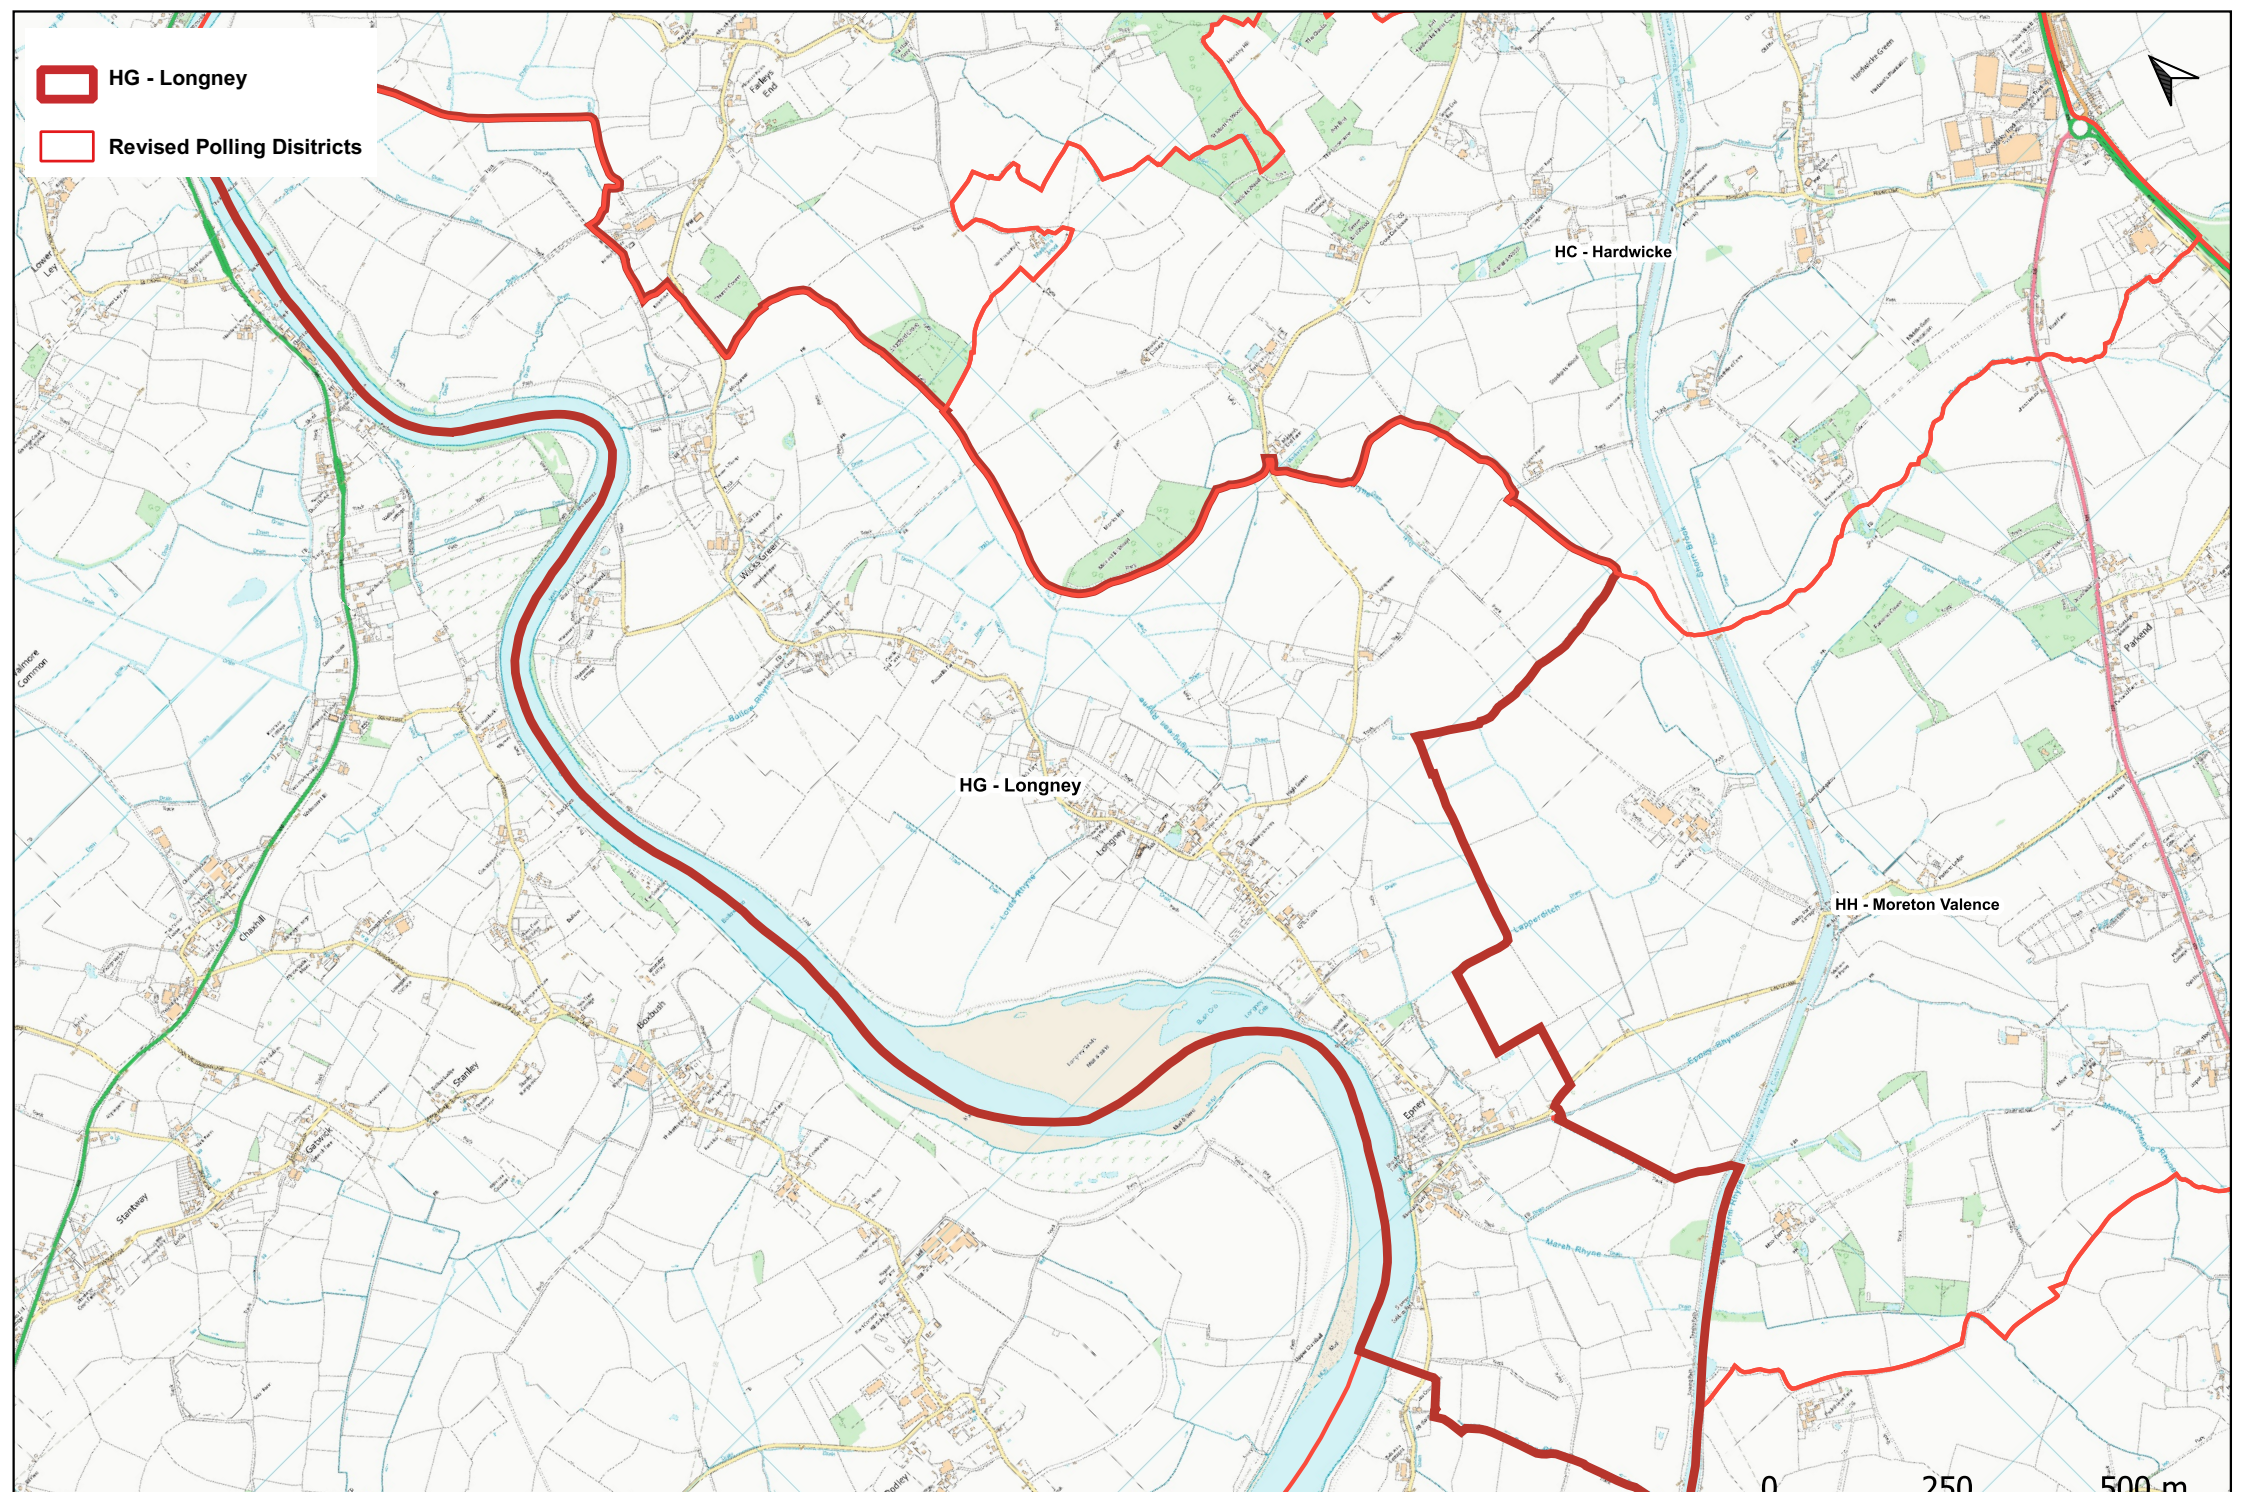

-  HG - Longney
-  Revised Polling Districts

HG - Longney

HC - Hardwicke

HH - Moreton Valence