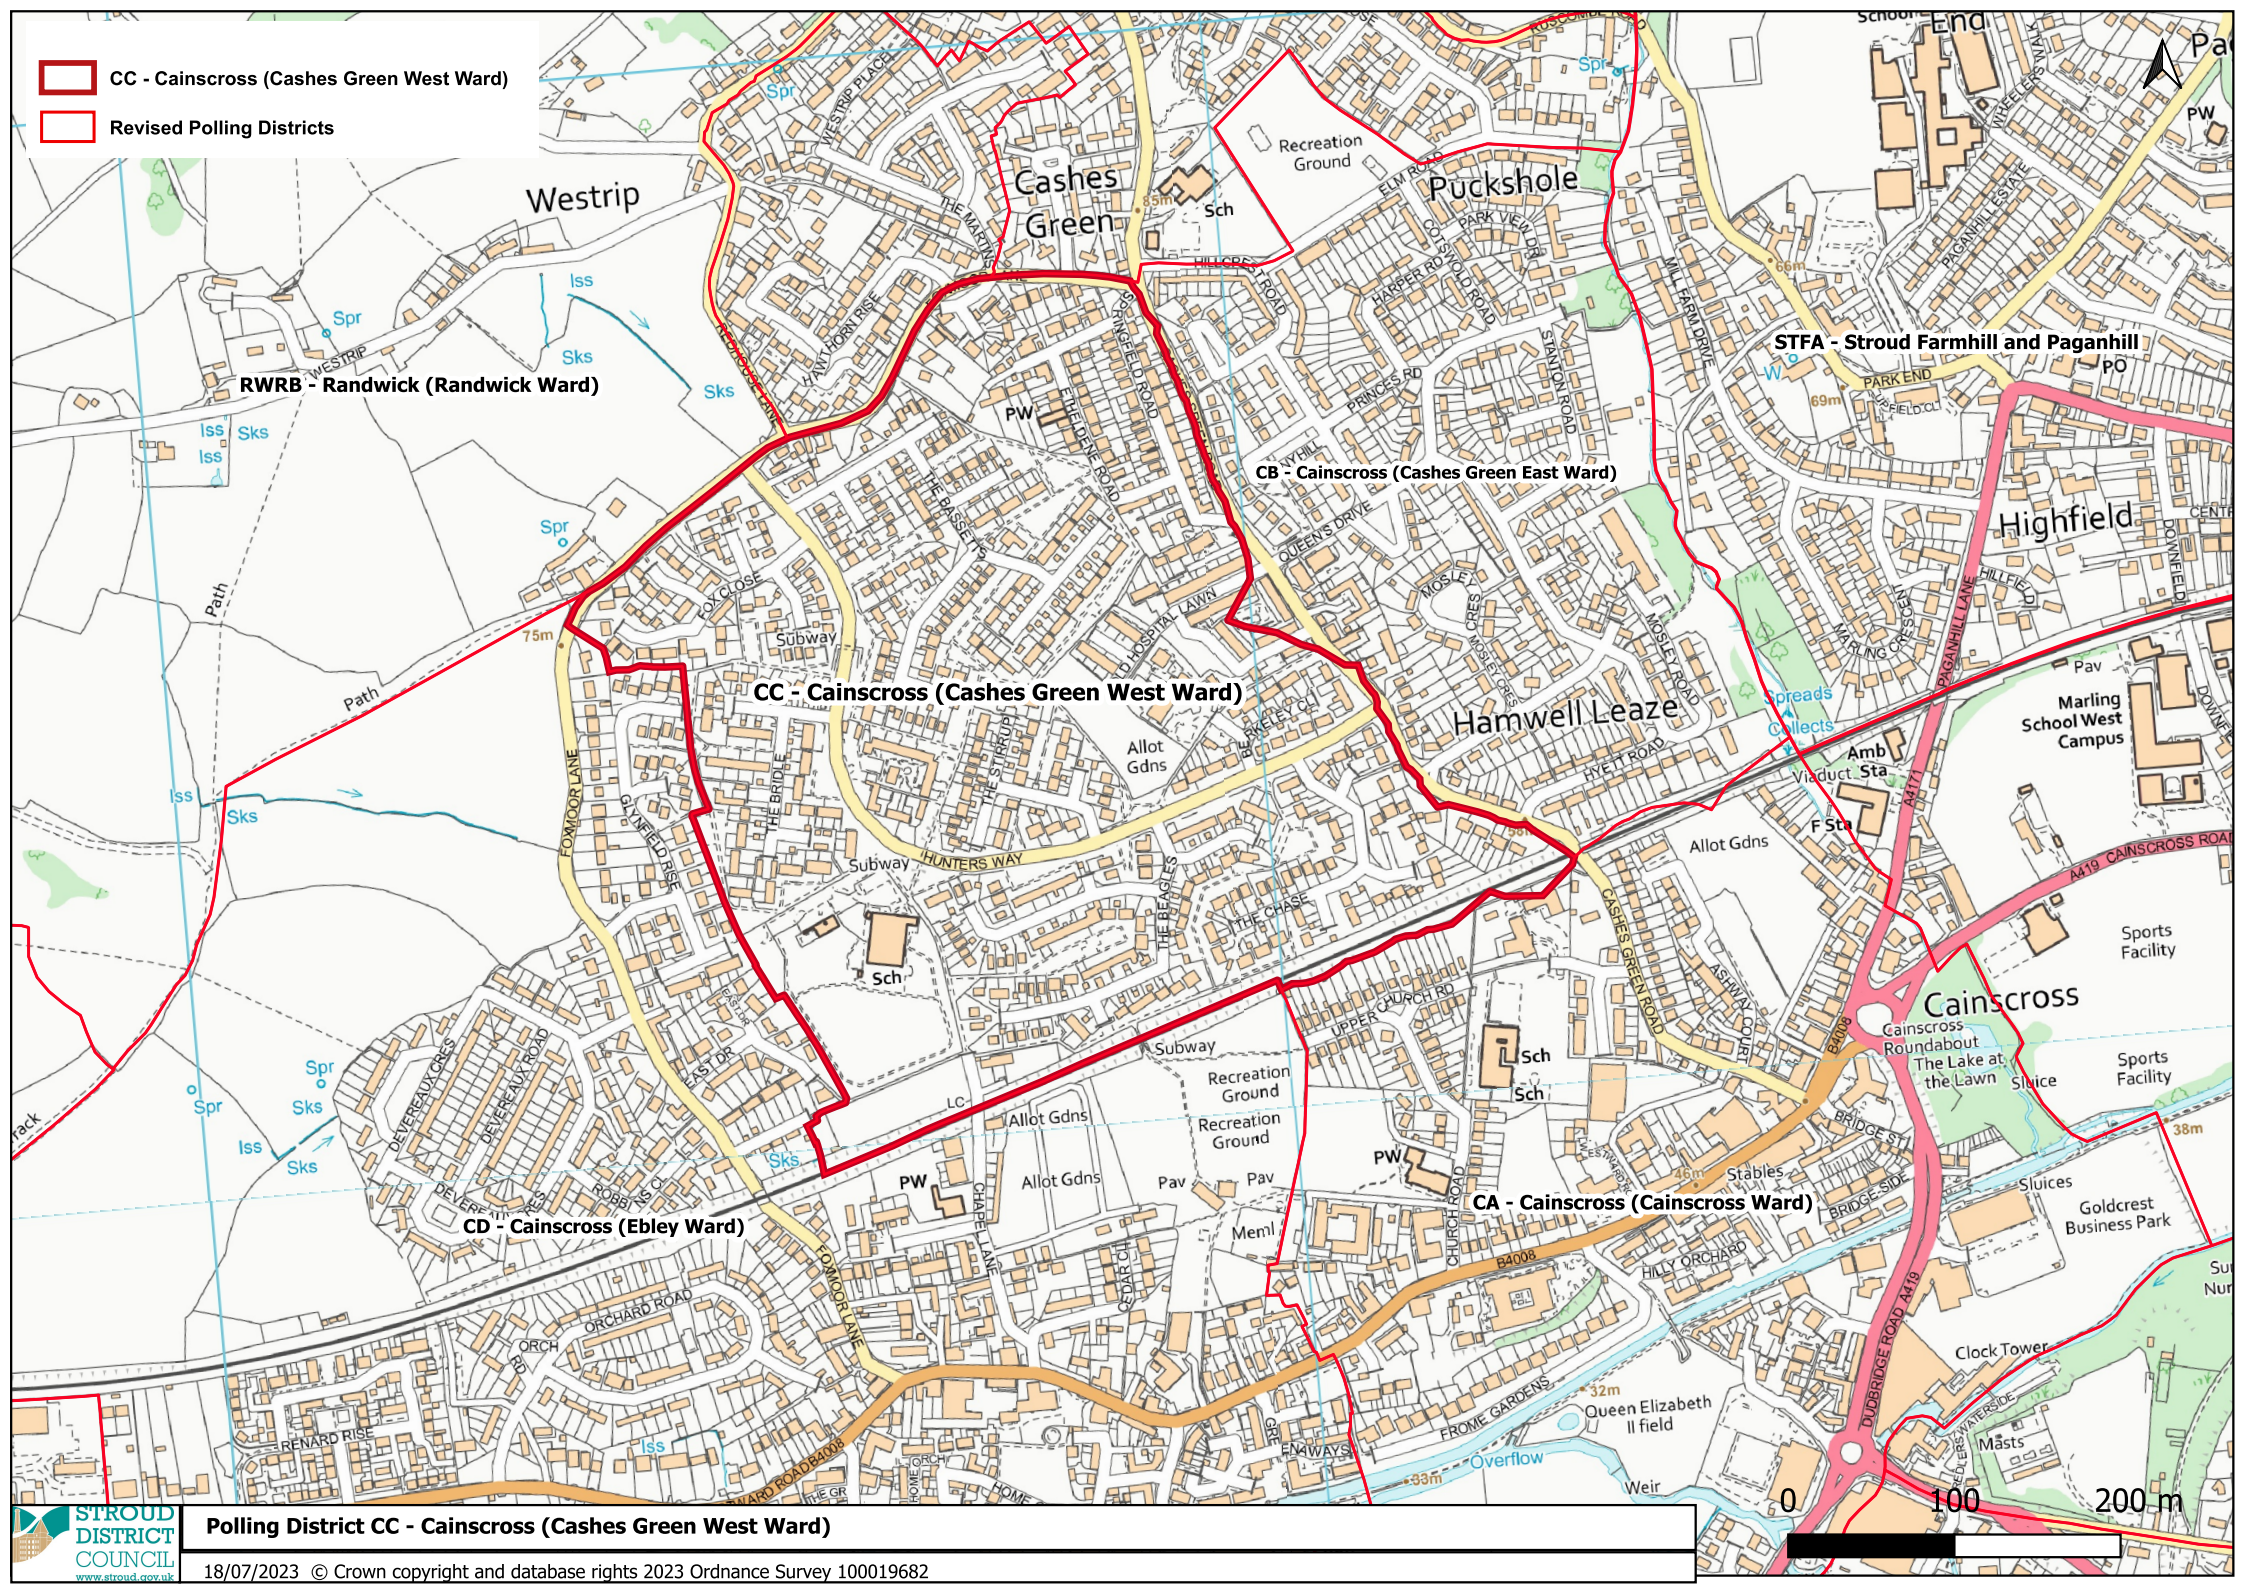

-  CC - Cainscross (Cashes Green West Ward)
-  Revised Polling Districts

Polling District CC - Cainscross (Cashes Green West Ward)