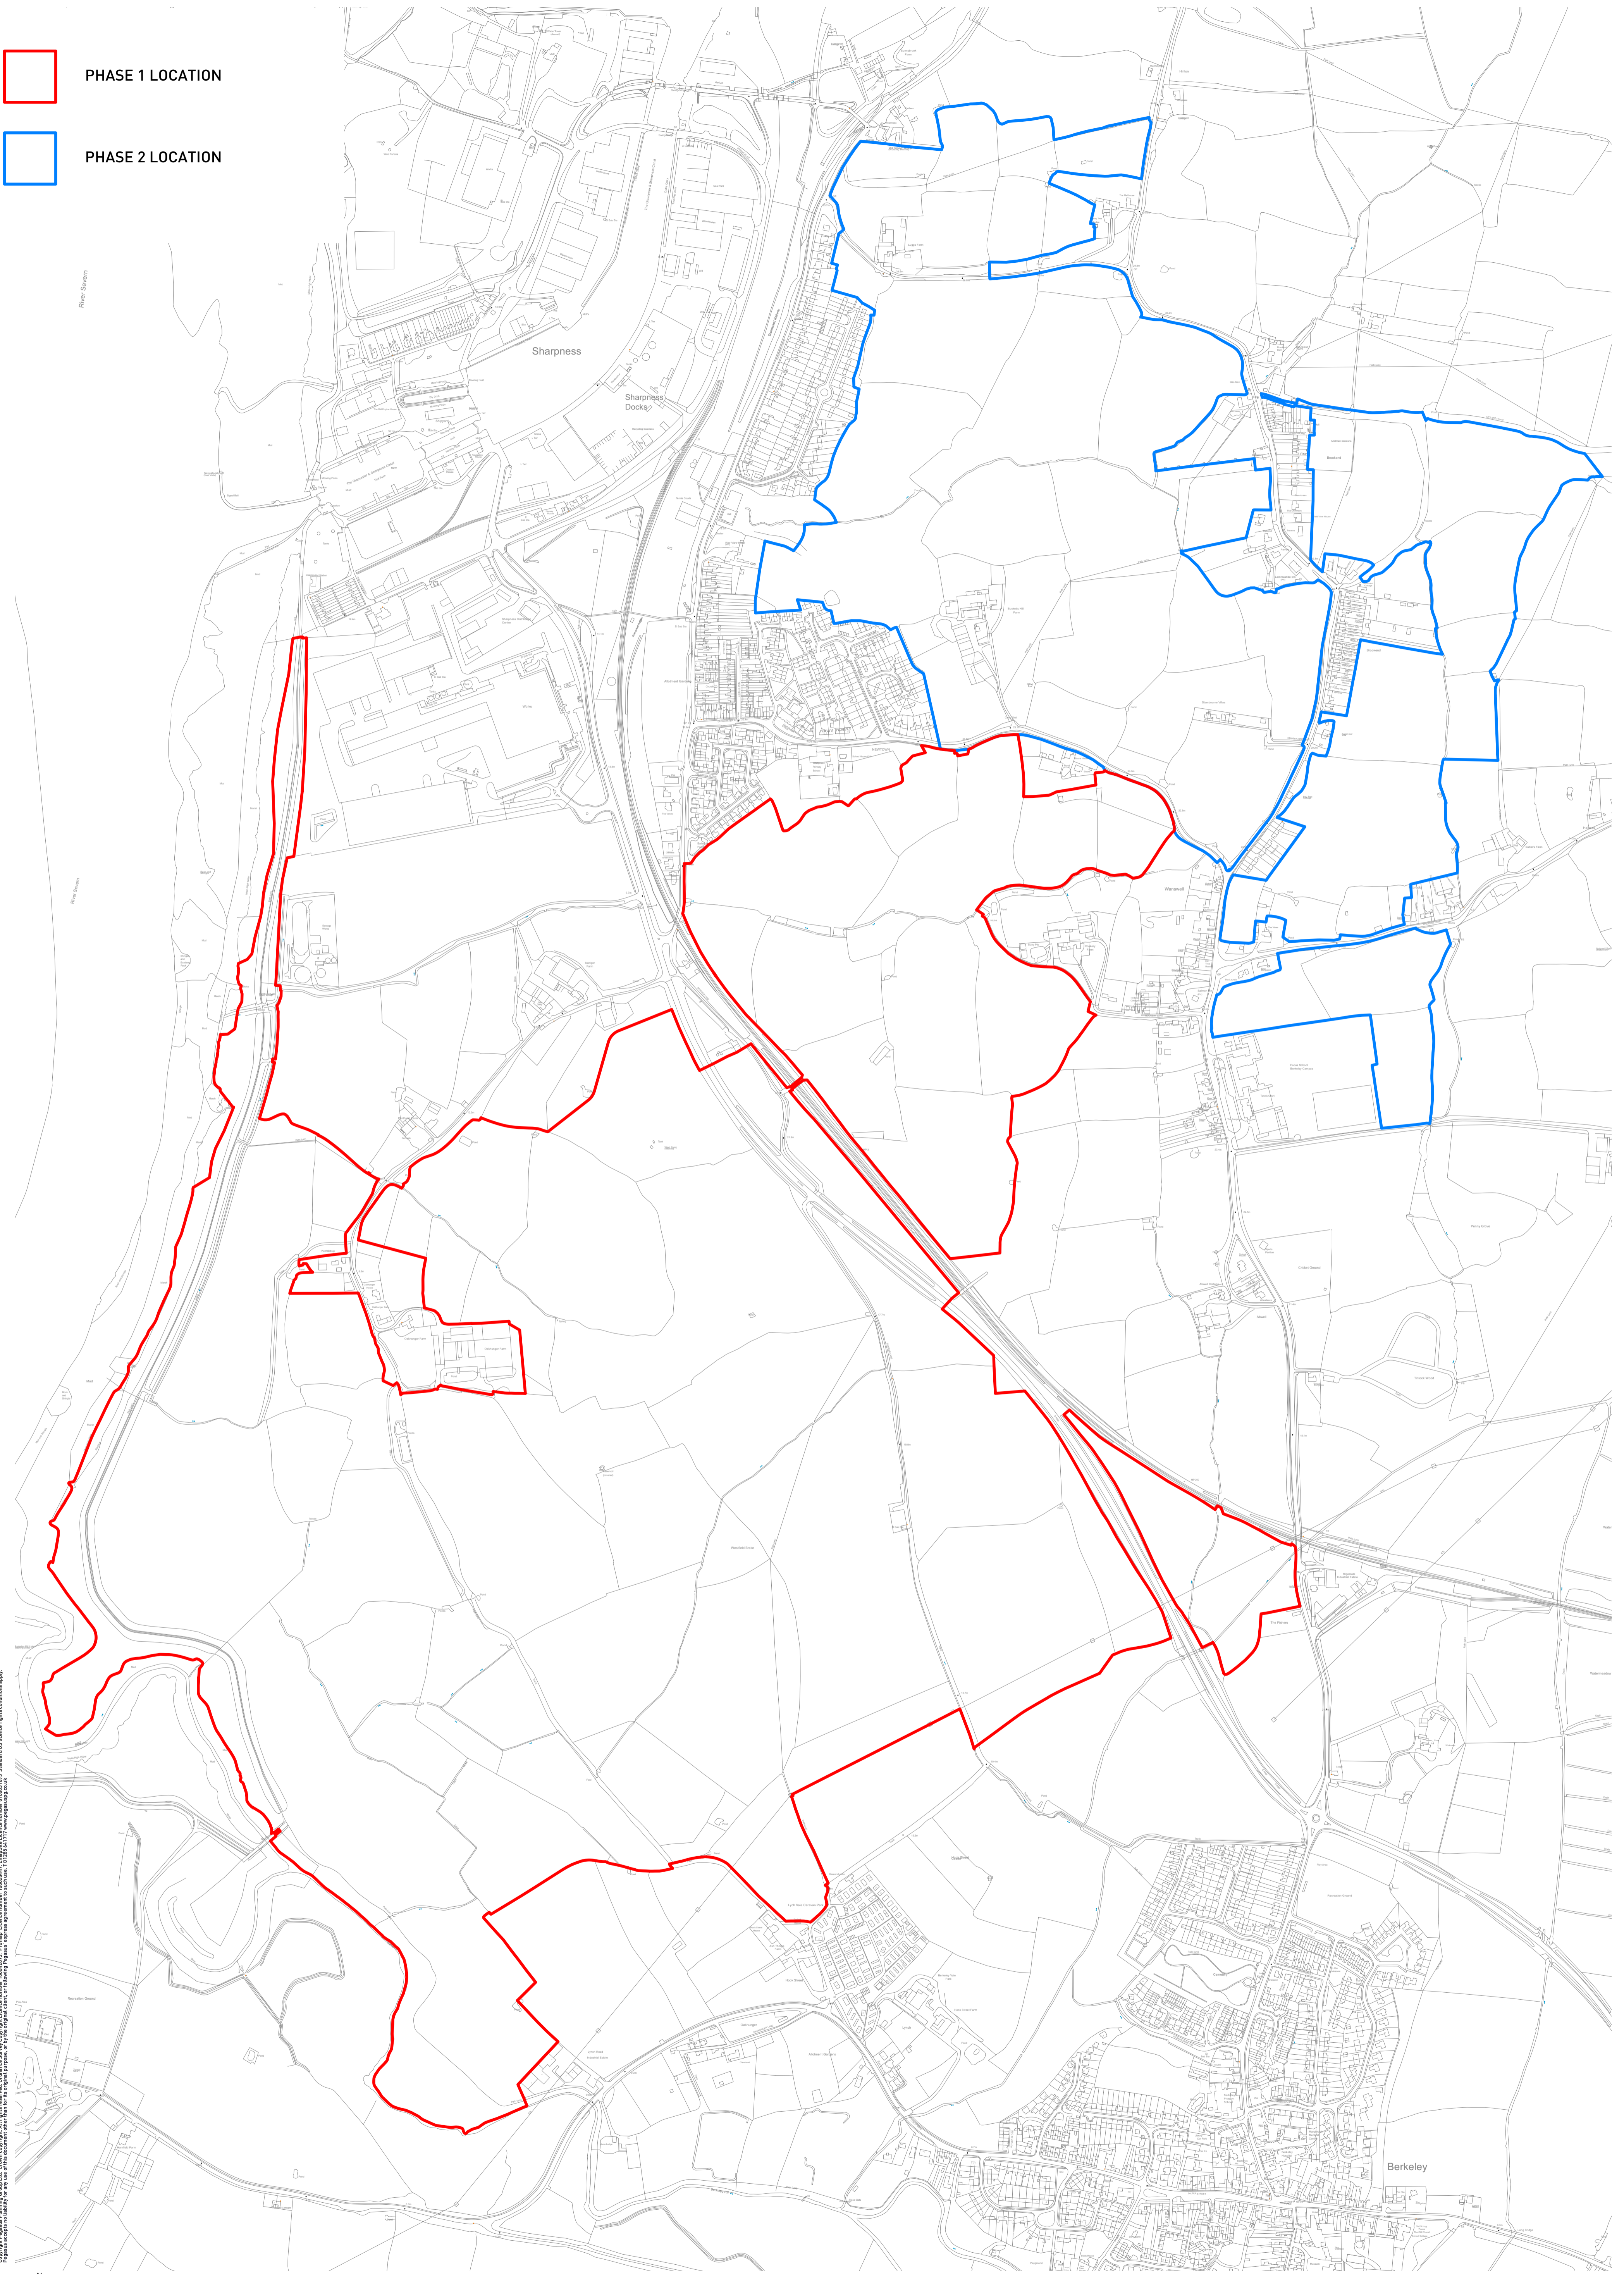

PHASE 1 LOCATION

PHASE 2 LOCATION

SHARPNESS - PHASE 1 & 2 SITE LOCATION