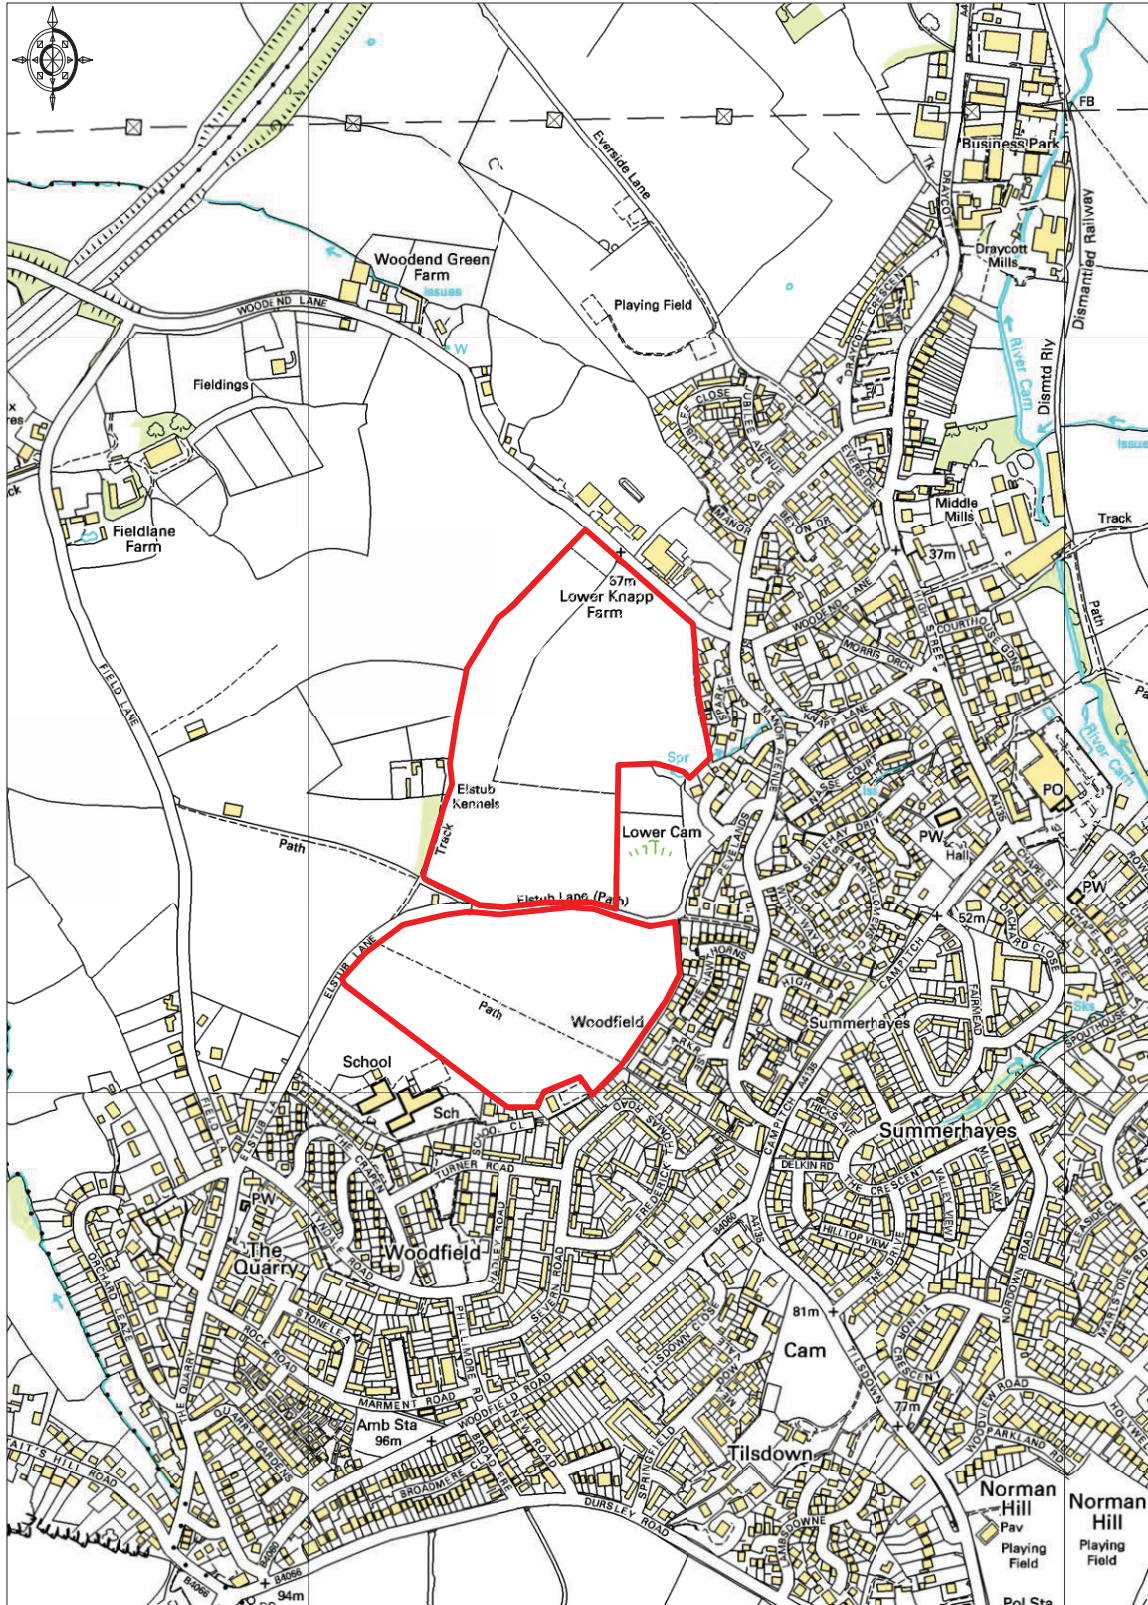

Land at Lower Knapp Farm, Cam, Gloucestershire

Site Location Plan