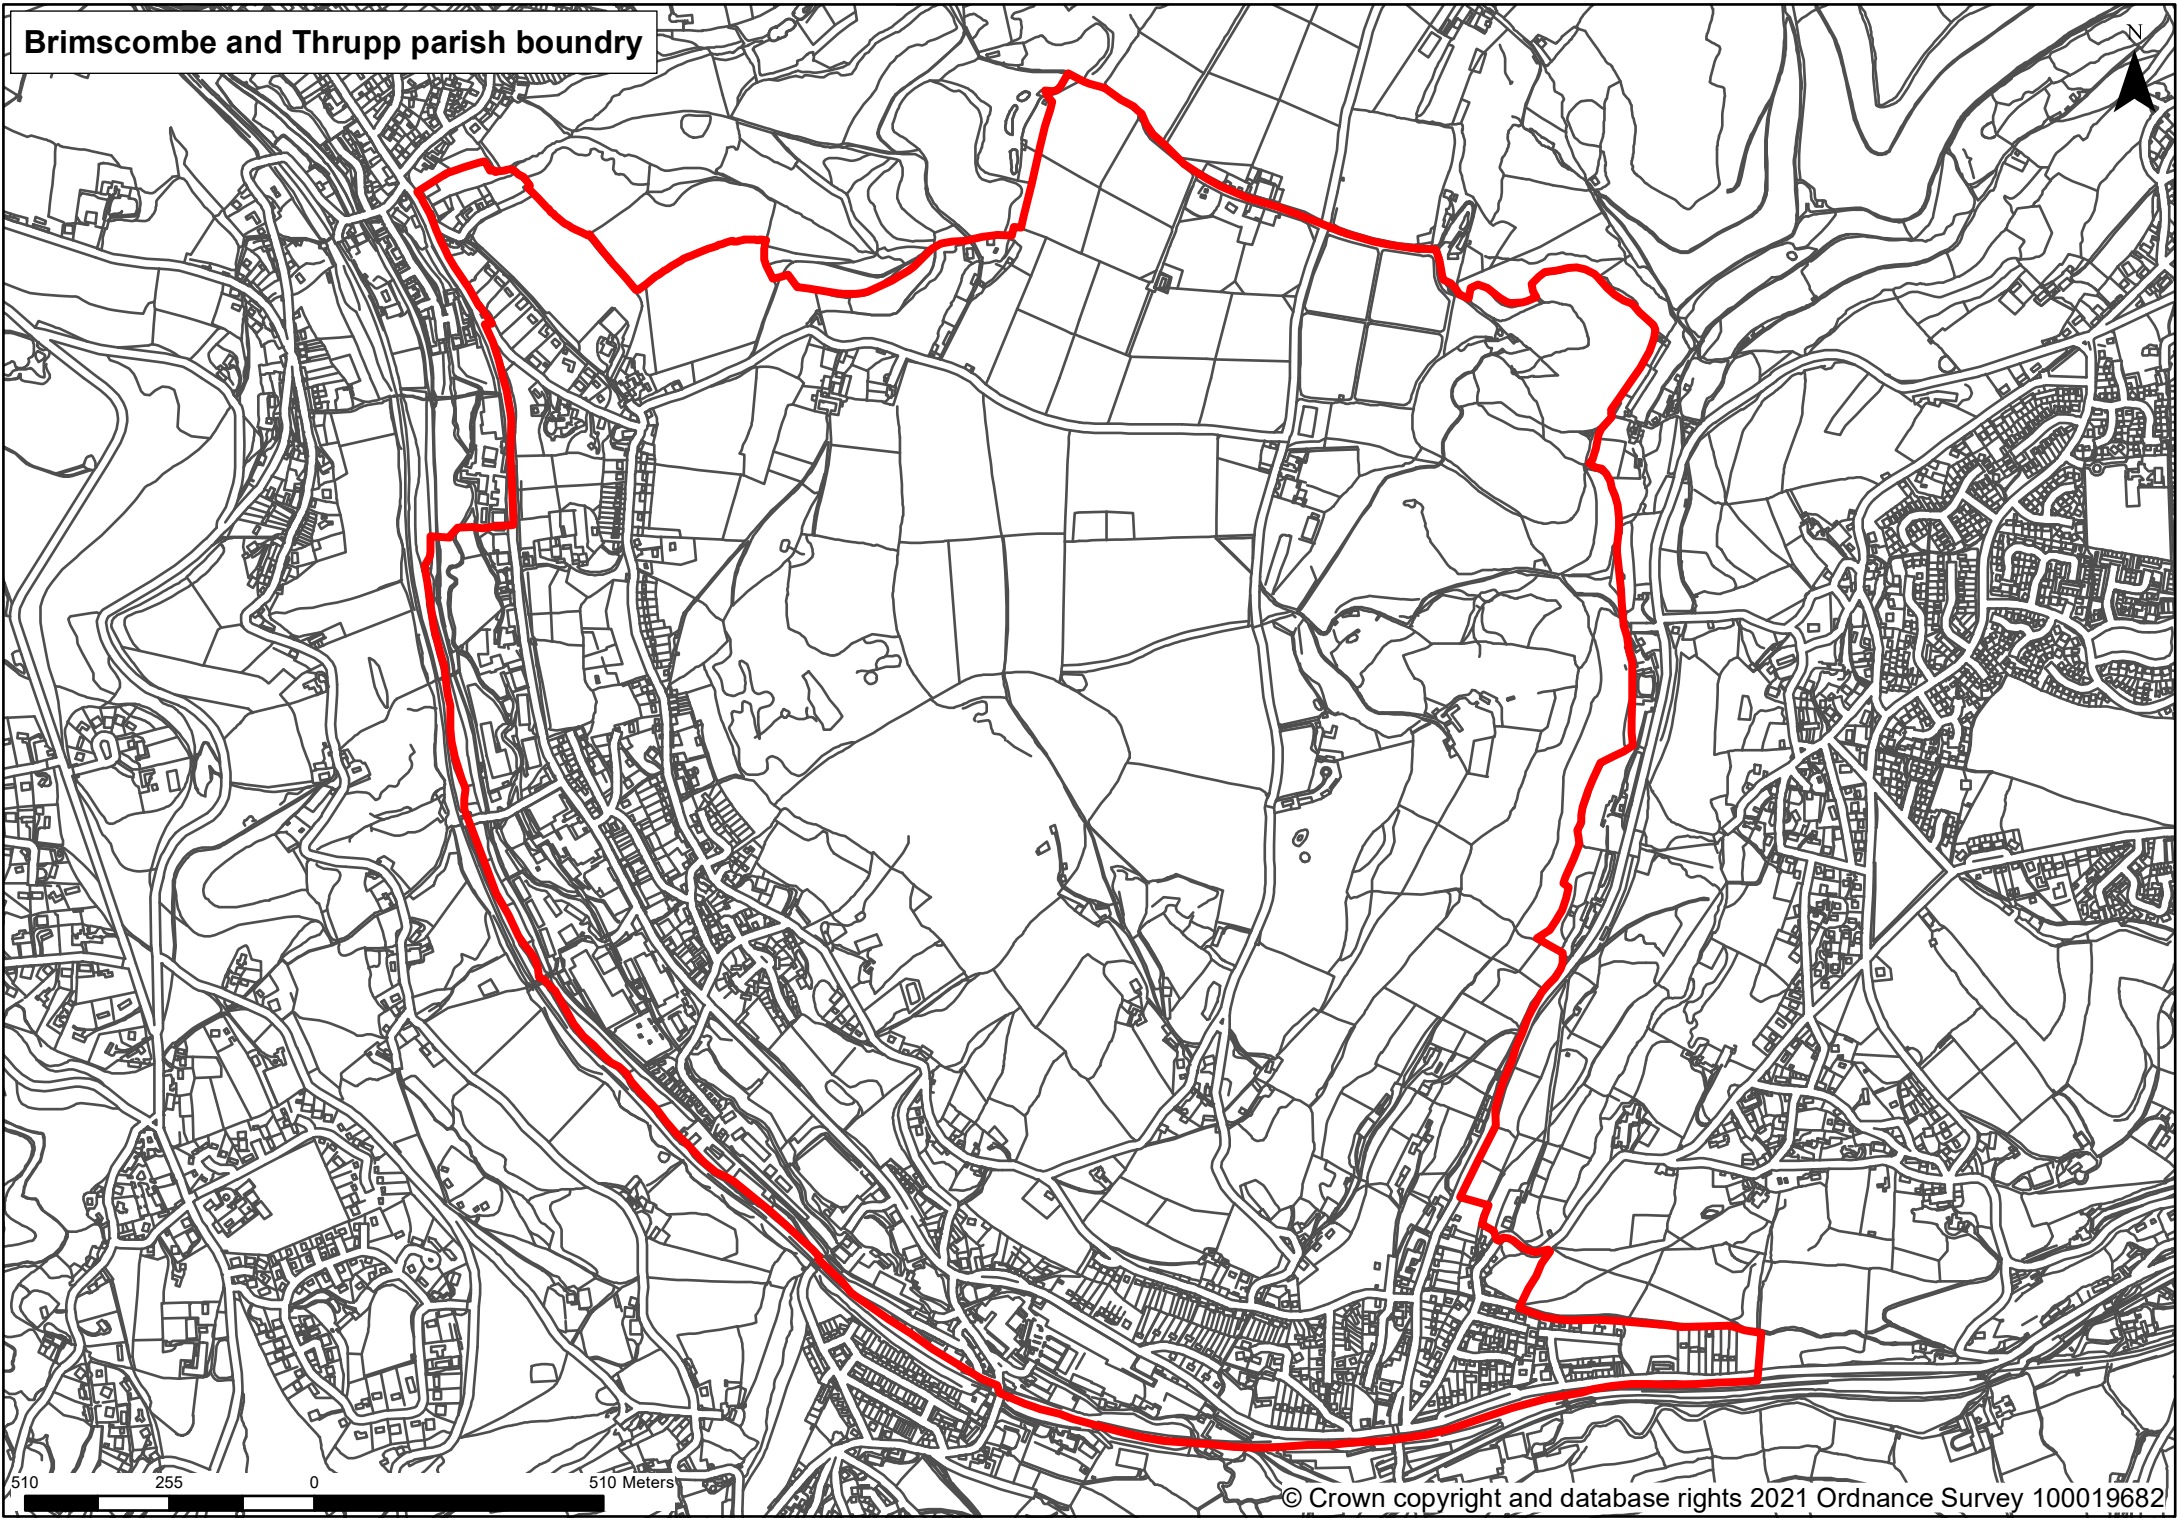

Brimscombe and Thrupp parish boundary

510 255 0 510 Meters