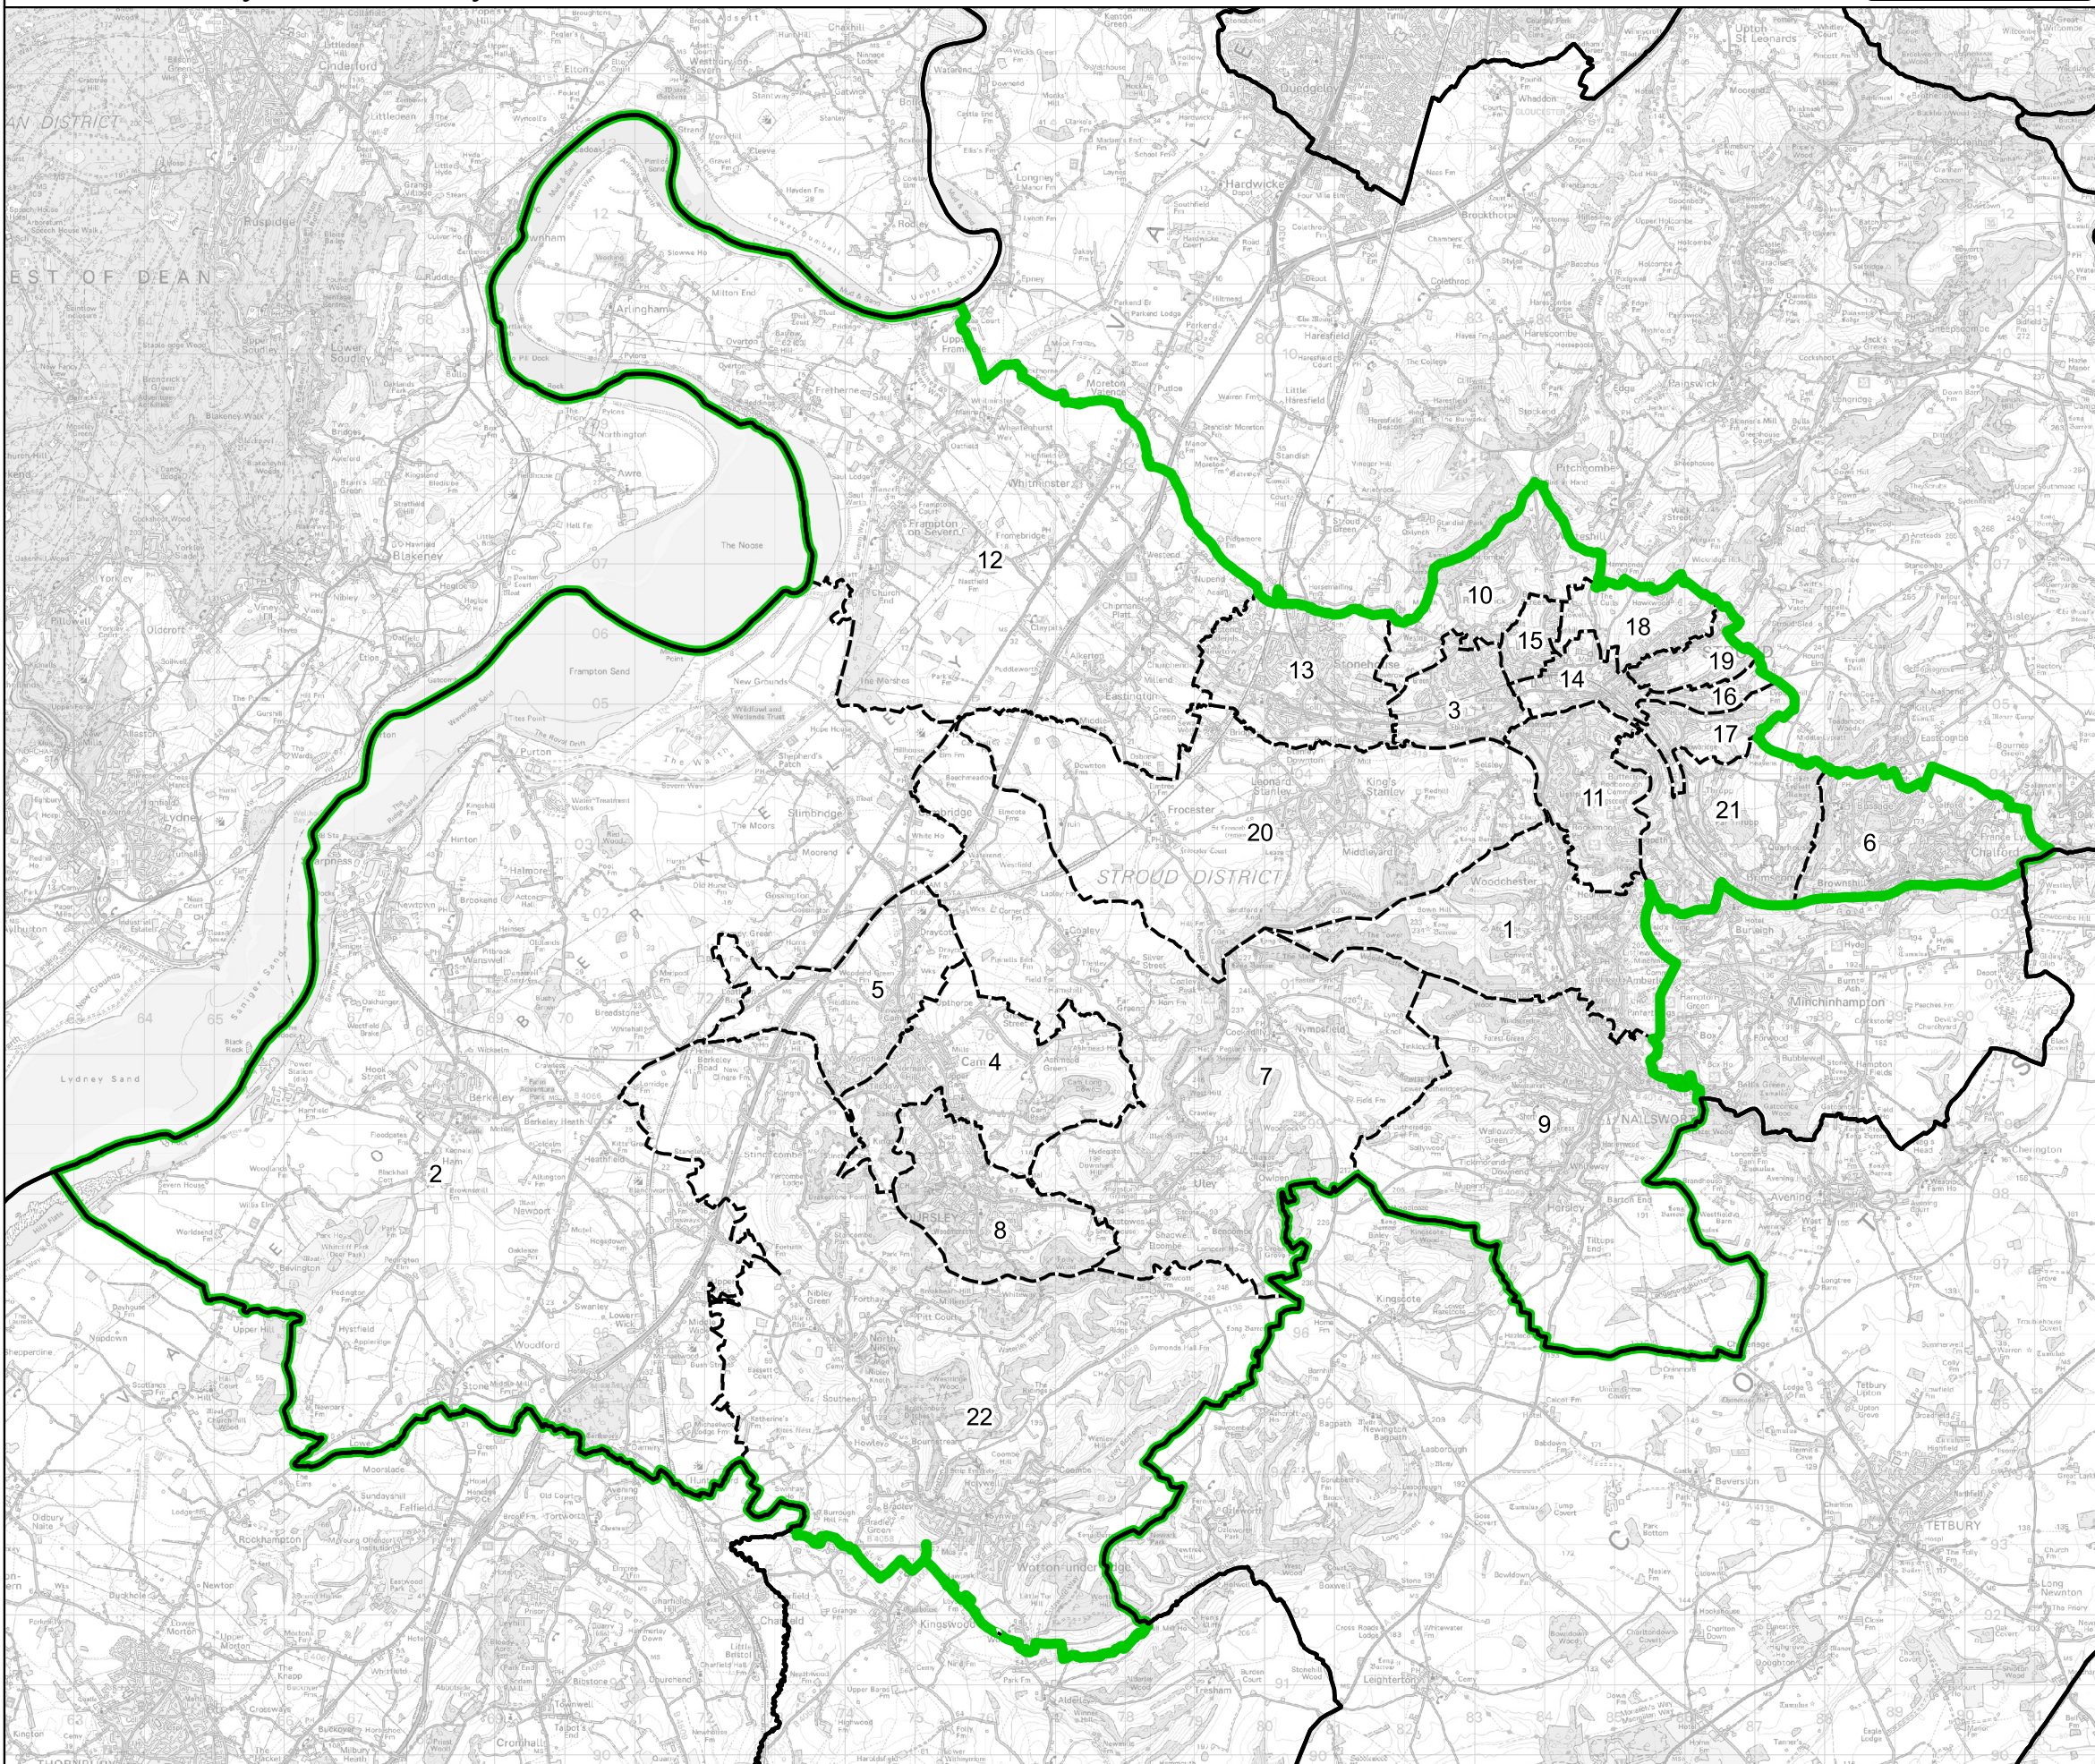

Boundary Commission for England - Final Recommendations for the South West Region

Stroud County Constituency - Electorate 76,249

- Wards:
- 1 Amberley and Woodchester
 - 2 Berkeley Vale
 - 3 Cainscross
 - 4 Cam East
 - 5 Cam West
 - 6 Chalford
 - 7 Coaley & Uley
 - 8 Dursley
 - 9 Nailsworth
 - 10 Randwick, Whiteshill & Ruscombe
 - 11 Rodborough
 - 12 Severn
 - 13 Stonehouse
 - 14 Stroud Central
 - 15 Stroud Farmhill & Paganhill
 - 16 Stroud Slade
 - 17 Stroud Trinity
 - 18 Stroud Uplands
 - 19 Stroud Valley
 - 20 The Stanleys
 - 21 Thrupp
 - 22 Wotton-under-Edge

Constituency
 Local Authorities
 Wards

0 1 2 km

© Crown copyright and database rights 2023 OS 100018289. You are permitted to use this data solely to enable you to respond to, or interact with, the organisation that provided you with the data. You are not permitted to copy, sub-licence, distribute or sell any of this data to third parties in any form. Third party rights to enforce the terms of this licence shall be reserved to OS.

Stroud County Constituency