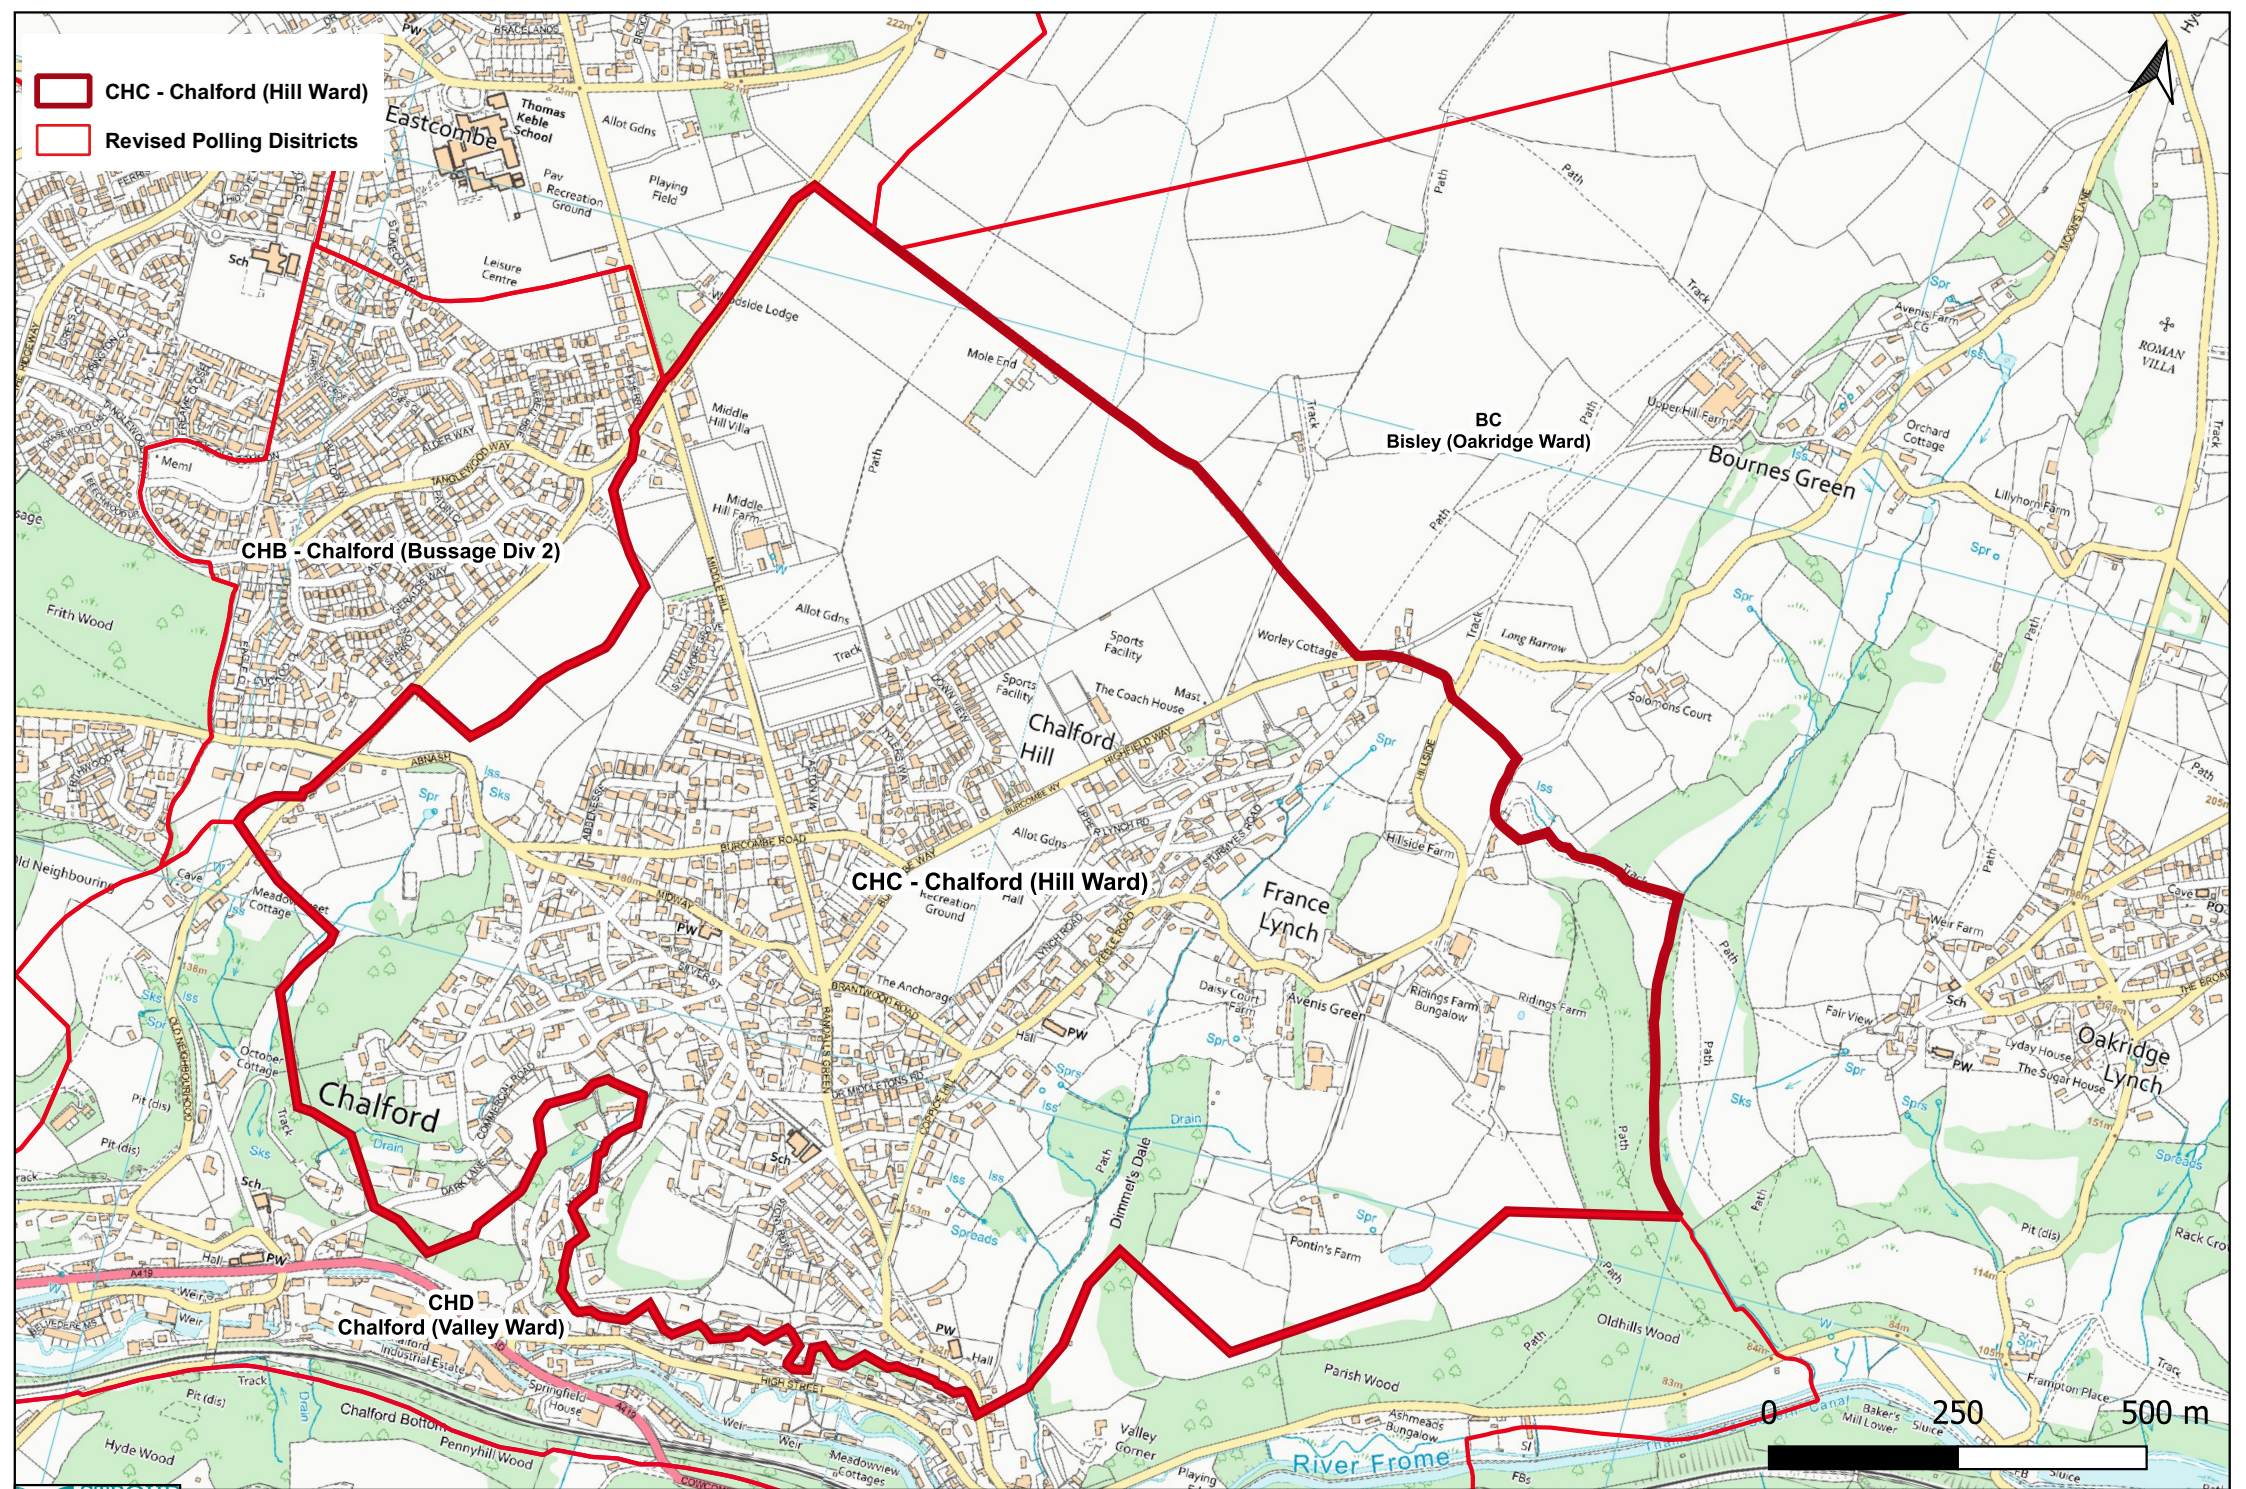

-  CHC - Chalford (Hill Ward)
-  Revised Polling Districts

0 250 500 m

Polling District CHC - Chalford (Hill Ward)