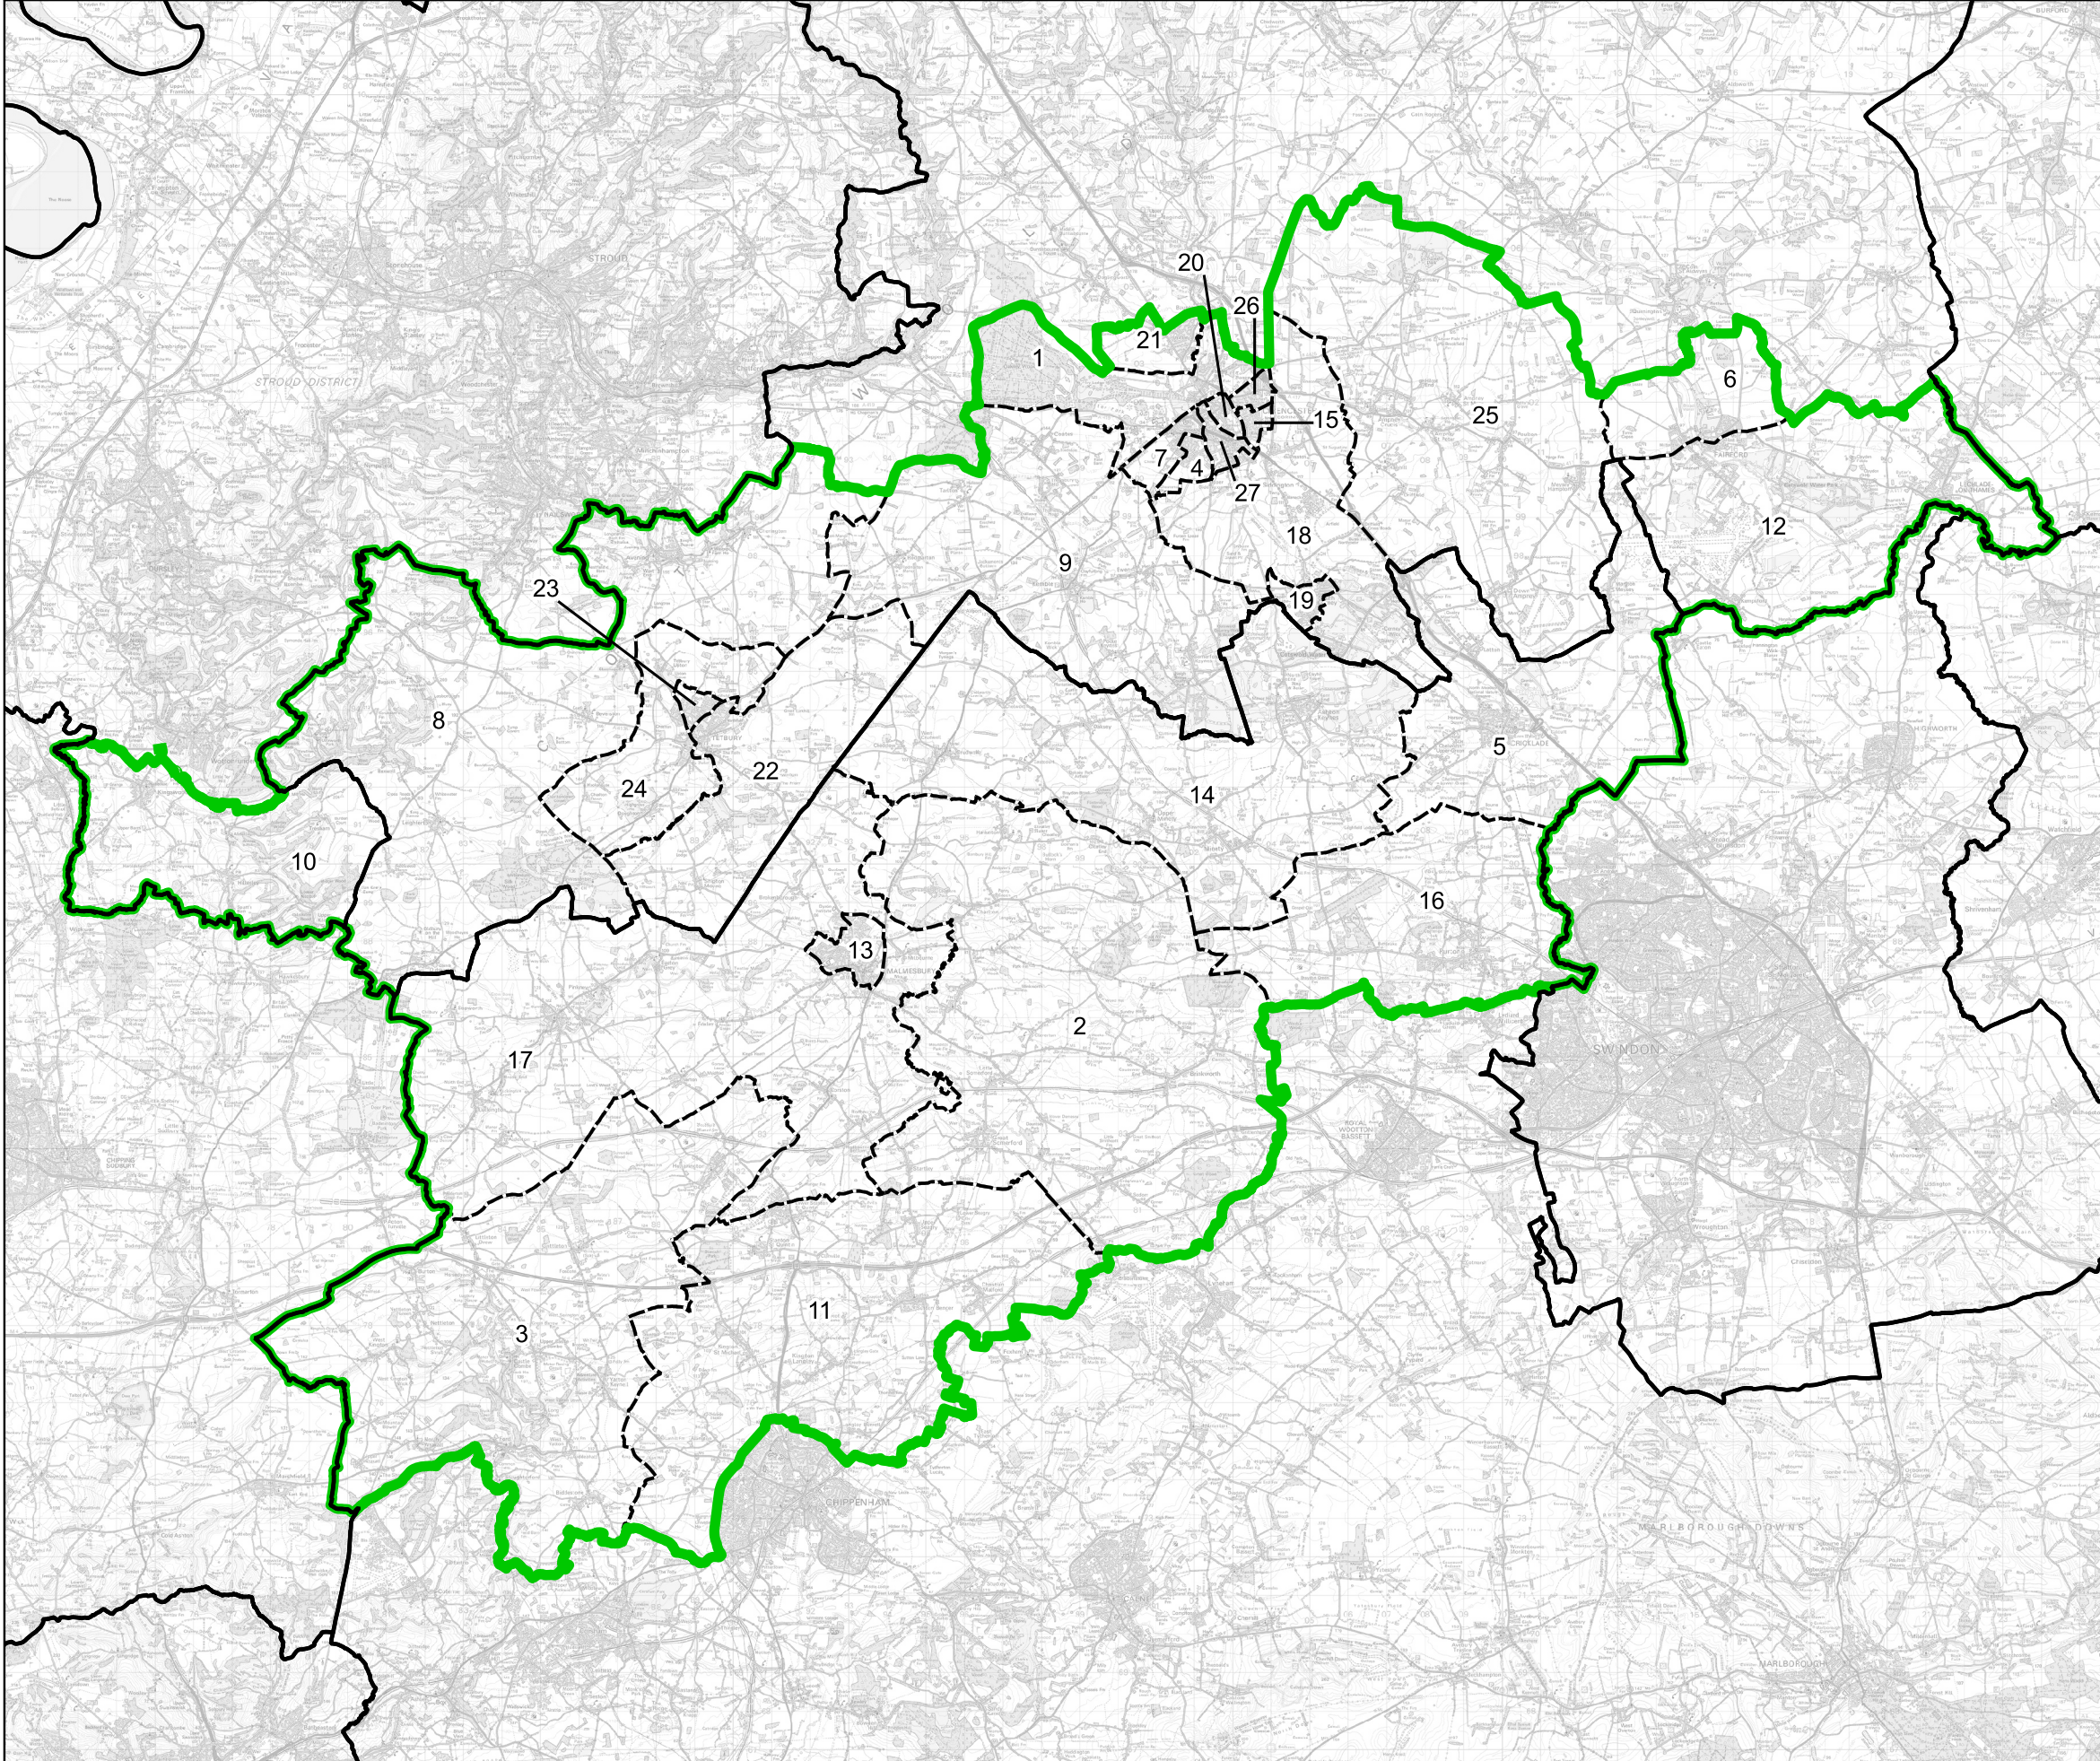

Boundary Commission for England - Final Recommendations for the South West Region

South Cotswolds County Constituency - Electorate 72,865

Wards:

- 1 Abbey
- 2 Brinkworth
- 3 By Brook
- 4 Chesterton
- 5 Cricklade & Latton
- 6 Fairford North
- 7 Four Acres
- 8 Grumbolds Ash with Avening
- 9 Kemble
- 10 Kingswood
- 11 Kington
- 12 Lechlade, Kempford & Fairford South
- 13 Malmesbury
- 14 Minety
- 15 New Mills
- 16 Purton
- 17 Sherston
- 18 Siddington & Cerney Rural
- 19 South Cerney Village
- 20 St. Michael's
- 21 Stratton
- 22 Tetbury East & Rural
- 23 Tetbury Town
- 24 Tetbury with Upton
- 25 The Ampneys & Hampton
- 26 The Beeches
- 27 Watermoor

-  Constituency
-  Local Authorities
-  Wards

0 2 4 km

© Crown copyright and database rights 2023 OS 100018289. You are permitted to use this data solely to enable you to respond to, or interact with, the organisation that provided you with the data. You are not permitted to copy, sub-licence, distribute or sell any of this data to third parties in any form. Third party rights to enforce the terms of this licence shall be reserved to OS.

South Cotswolds County Constituency