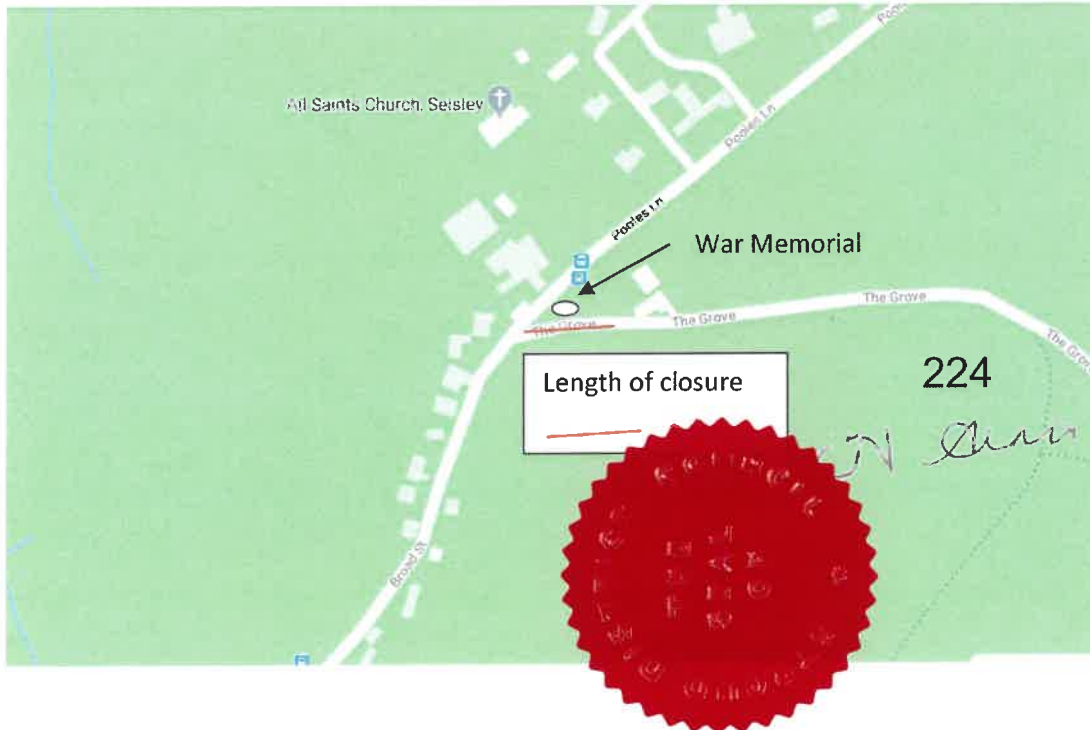

**SCHEDULE**

**Event:** Remembrance Service

**Date:** Sunday 10<sup>th</sup> November 2024

**Time:** 10.30am to 11.15am

**Road/area to be closed (please see map attached marked in red):**

Approximately 100 metres of The Grove between Pooles Lane junction and the cattle grid.

*Access to all properties possible from the Selsley Hill end of the road.*

*Traffic needing to cross between Selsley Hill/Broad Street can use New Road, Pooles Lane or Bell Lane.*

**GIVEN** under the Common Seal of the Stroud District Council on the 17<sup>th</sup> October 2024

**Temporary Road Closure Order map  
The Grove - Sunday 10th November 2024  
10.30am to 11.15am**

Approximately 100 metres of The Grove between Pooles Lane junction and the cattle grid.

*Access to all properties possible from the Selsley Hill end of the road.*

*Traffic needing to cross between Selsley Hill/Broad Street can use New Road, Pooles Lane or Bell Lane.*